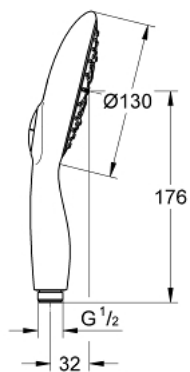

27 672 AL0 POWER&SOUL 130 HAND SHOWER 4+ SPRAYS

PRODUCT DESCRIPTION

- Colour: brushed hard graphite
- GROHE Rain O², Rain, Bokoma Spray, Jet
- GROHE DreamSpray perfect spray pattern
- GROHE One-click showering spray selection via push of a button
- GROHE Long-Life finish
- SpeedClean anti-limescale system
- Inner WaterGuide for a longer life
- universal mounting system, fitting all standard shower hoses
- suitable for instantaneous heater
- min. recommended pressure 1.0 bar

27 672 AL0 **POWER&SOUL 130 HAND SHOWER 4+ SPRAYS**

SPARE PARTS, March 2015 – now

1: Dirt strainer (Order-nr. 0700200M)