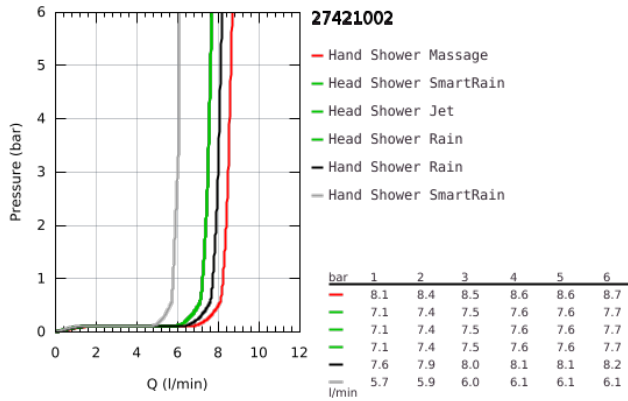

27 421 002 EUPHORIA SYSTEM 260 SHOWER SYSTEM WITH DIVERTER FOR WALL MOUNTING

PRODUCT DESCRIPTION

- Colour: Chrome
- Consisting of:
 - horizontal swivable 450 mm projection shower arm
 - change between hand and head shower by using the diverter
 - head shower Euphoria 260 (26 457)
- 3 spray patterns:
 - Rain, SmartRain, Jet
- with ball joint
- rotation angle $\pm 15^\circ$
- hand shower Euphoria 110 Massage (27 239 000)
- 3 spray patterns:
 - Rain, SmartRain, Massage
- adjustable height via gliding element
- Silverflex shower hose 1750 mm (28 388 000)
- Silverflex shower hose 800 mm
- connection to water supply with 1/2"-thread of the 800 mm shower hose to faucet / wall union
- GROHE Water Saving 9,5 l/min flow limiter
- GROHE DreamSpray perfect spray pattern
- GROHE Long-Life finish
- GROHE SprayDimmer (Stepless flow rate reduction)
- SpeedClean anti-limescale system
- Inner WaterGuide for a longer life
- TwistStop preventing the hose from twisting
- suitable for instantaneous heaters from 18 kW/h
- minimum flow rate 7 l/min.
- min. recommended pressure 0.2 bar

27 421 002 EUPHORIA SYSTEM 260 SHOWER SYSTEM WITH DIVERTER FOR WALL MOUNTING

27 421 002 EUPHORIA SYSTEM 260 SHOWER SYSTEM WITH DIVERTER FOR WALL MOUNTING

SPARE PARTS, October 2016 – now

- 1: Fibre seal dia. \varnothing 18,5 x \varnothing 12 x 2 (Spare part-nr. 0138900M)
- 2: Strainer (Spare part-nr. 48007000)
- 3: Strainer (Spare part-nr. 0700200M)
- 4: Sliding piece (Spare part-nr. 12140000)
- 5: Repl.kit f.rotary valve (Spare part-nr. 45915000)
- 6: Non-return valve (Spare part-nr. 08565000)
- 7: Outlet shower holder (Spare part-nr. 48279000)
- 8: Spacer (Spare part-nr. 27180000)*
- 9: Shower arm for shower systems (Spare part-nr. 14047000)*