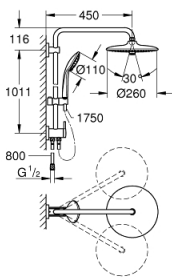

27 421 002 EUPHORIA SYSTEM 260 SHOWER SYSTEM WITH DIVERTER FOR WALL MOUNTING

PRODUCT DESCRIPTION

- Colour: Chrome
- Consisting of:
 - horizontal swivable 450 mm projection shower arm
 - change between hand and head shower by using the diverter
 - head shower Euphoria 260 (26 457)
- 3 spray patterns:
 - Rain, SmartRain, Jet
- with ball joint
- rotation angle $\pm 15^\circ$
- hand shower Euphoria 110 Massage (27 239 000)
- 3 spray patterns:
 - Rain, SmartRain, Massage
- adjustable height via gliding element
- Silverflex shower hose 1750 mm (28 388 000)
- Silverflex shower hose 800 mm
- connection to water supply with 1/2"-thread of the 800 mm shower hose to faucet / wall union
- GROHE Water Saving 9,5 l/min flow limiter
- GROHE DreamSpray perfect spray pattern
- GROHE Long-Life finish
- GROHE SprayDimmer (Stepless flow rate reduction)
- SpeedClean anti-limescale system
- Inner WaterGuide for a longer life
- TwistStop preventing the hose from twisting
- suitable for instantaneous heaters from 18 kW/h
- minimum flow rate 7 l/min.
- min. recommended pressure 0.2 bar

27 421 002 EUPHORIA SYSTEM 260 SHOWER SYSTEM WITH DIVERTER FOR WALL MOUNTING

27 421 002 EUPHORIA SYSTEM 260 SHOWER SYSTEM WITH DIVERTER FOR WALL MOUNTING

SPARE PARTS, October 2016 – now

- 1: Fibre seal dia. \varnothing 18,5 x \varnothing 12 x 2 (Spare part-nr. 0138900M)
- 2: Strainer (Spare part-nr. 48007000)
- 3: Strainer (Spare part-nr. 0700200M)
- 4: Sliding piece (Spare part-nr. 12140000)
- 5: Repl.kit f.rotary valve (Spare part-nr. 45915000)
- 6: Non-return valve (Spare part-nr. 08565000)
- 7: Outlet shower holder (Spare part-nr. 48279000)
- 8: Spacer (Spare part-nr. 27180000)*
- 9: Shower arm for shower systems (Spare part-nr. 14047000)*