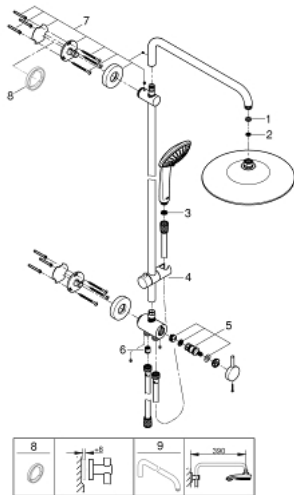

27 421 002 EUPHORIA SYSTEM 260 SHOWER SYSTEM WITH DIVERTER FOR WALL MOUNTING

PRODUCT DESCRIPTION

- Colour: Chrome
- Consisting of:
 - horizontal swivable 450 mm projection shower arm
 - change between hand and head shower by using the diverter
 - head shower Euphoria 260 (26 457)
- 3 spray patterns:
 - Rain, SmartRain, Jet
- with ball joint
- rotation angle $\pm 15^\circ$
- hand shower Euphoria 110 Massage (27 239 000)
- 3 spray patterns:
 - Rain, SmartRain, Massage
- adjustable height via gliding element
- Silverflex shower hose 1750 mm (28 388 000)
- Silverflex shower hose 800 mm
- connection to water supply with 1/2"-thread of the 800 mm shower hose to faucet / wall union
- GROHE Water Saving 9,5 l/min flow limiter
- GROHE DreamSpray perfect spray pattern
- GROHE Long-Life finish
- GROHE SprayDimmer (Stepless flow rate reduction)
- SpeedClean anti-limescale system
- Inner WaterGuide for a longer life
- TwistStop preventing the hose from twisting
- suitable for instantaneous heaters from 18 kW/h
- minimum flow rate 7 l/min.
- min. recommended pressure 0.2 bar

27 421 002 EUPHORIA SYSTEM 260 SHOWER SYSTEM WITH DIVERTER FOR WALL MOUNTING

27 421 002 EUPHORIA SYSTEM 260 SHOWER SYSTEM WITH DIVERTER FOR WALL MOUNTING

SPARE PARTS, October 2016 – now

- 1: Fibre seal dia. \varnothing 18,5 x \varnothing 12 x 2 (Spare part-nr. 0138900M)
- 2: Strainer (Spare part-nr. 48007000)
- 3: Strainer (Spare part-nr. 0700200M)
- 4: Sliding piece (Spare part-nr. 12140000)
- 5: Repl.kit f.rotary valve (Spare part-nr. 45915000)
- 6: Non-return valve (Spare part-nr. 08565000)
- 7: Outlet shower holder (Spare part-nr. 48279000)
- 8: Spacer (Spare part-nr. 27180000)*
- 9: Shower arm for shower systems (Spare part-nr. 14047000)*