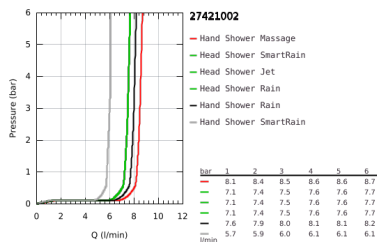

27 421 002 EUPHORIA SYSTEM 260 SHOWER SYSTEM WITH DIVERTER FOR WALL MOUNTING

PRODUCT DESCRIPTION

- Colour: Chrome
- Consisting of:
 - horizontal swivable 450 mm projection shower arm
 - change between hand and head shower by using the diverter
 - head shower Euphoria 260 (26 457)
- 3 spray patterns:
 - Rain, SmartRain, Jet
- with ball joint
- rotation angle $\pm 15^\circ$
- hand shower Euphoria 110 Massage (27 239 000)
- 3 spray patterns:
 - Rain, SmartRain, Massage
- adjustable height via gliding element
- Silverflex shower hose 1750 mm (28 388 000)
- Silverflex shower hose 800 mm
- connection to water supply with 1/2"-thread of the 800 mm shower hose to faucet / wall union
- GROHE Water Saving 9,5 l/min flow limiter
- GROHE DreamSpray perfect spray pattern
- GROHE Long-Life finish
- GROHE SprayDimmer (Stepless flow rate reduction)
- SpeedClean anti-limescale system
- Inner WaterGuide for a longer life
- TwistStop preventing the hose from twisting
- suitable for instantaneous heaters from 18 kW/h
- minimum flow rate 7 l/min.
- min. recommended pressure 0.2 bar