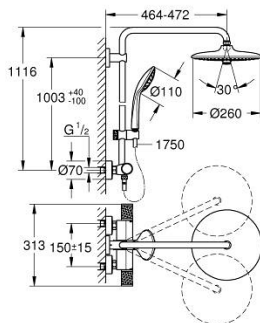

### PRODUCT DESCRIPTION

- Colour: Chrome
- Consisting of:
  - horizontal swivable 450 mm projection shower arm
  - exposed thermostatic shower with Aquadimmer function
  - allows change between:
    - head shower Euphoria 260 (26 455)
    - 3 spray patterns:
      - Rain, SmartRain, Jet
    - with ball joint
    - rotation angle  $\pm 15^\circ$
  - hand shower Euphoria 110 Massage (27 221 000)
    - 3 spray patterns:
      - Rain, Massage, SmartRain
    - adjustable height via gliding element
  - Silverflex shower hose 1750 mm (28 388 000)
  - GROHE TurboStat compact cartridge with wax thermoelement
  - GROHE SafeStop safety button at 38°C (calibration required)
  - GROHE SafeStop Plus optional temperature limiter at 43°C included
  - GROHE CoolTouch prevents scalding on hot surfaces
  - GROHE ProGrip with knurl structure
  - GROHE DreamSpray perfect spray pattern
  - GROHE Long-Life finish
  - GROHE SprayDimmer (Stepless flow rate reduction)
  - GROHE FastFixation upper bracket adjustable
  - Inner WaterGuide for a longer life
  - SpeedClean anti-limescale system
  - TwistStop preventing the hose from twisting
  - suitable for instantaneous heaters from 18 kW/h
  - minimum flow rate 7 l/min.
  - optional upgrade: GROHE EasyReach tray (26 362)
  - professional edition