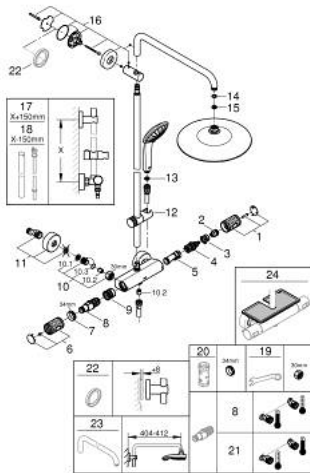

### SPARE PARTS, January 2020 – now

- 1: Shut-off handle (Spare part-nr. 49162000)
- 2: Stop ring (Spare part-nr. 47986000)
- 3: Stop ring (Spare part-nr. 47965000)
- 4: Aquadimmer (Spare part-nr. 47364000)
- 5: Water flow (Spare part-nr. 47887000)
- 6: Shut-off handle (Spare part-nr. 49160000)
- 7: retaining ring (Spare part-nr. 47743000)
- 8: Thermostatic compact cartridge 1/2" (Spare part-nr. 47439000)
- 9: Race (Spare part-nr. 47975000)
- 10: Non-return valve (Spare part-nr. 47189000)
- 10.1: Filter (Spare part-nr. 0726400M)
- 10.2: Non-return valve (Spare part-nr. 08565000)
- 10.3: O-Ring Ø17 x Ø2 (Spare part-nr. 0305500M)
- 11: S-union (Spare part-nr. 12662000)
- 12: Sliding piece (Spare part-nr. 48424000)
- 13: Strainer (Spare part-nr. 0700200M)
- 14: Fibre seal dia. Ø 18,5 x Ø 12 x 2 (Spare part-nr. 0138900M)
- 15: Strainer (Spare part-nr. 48007000)
- 16: Outlet shower holder (Spare part-nr. 48279000)
- 17: Shower system pipe for retrofitting (Spare part-nr. 48514000)\*
- 18: Shower system pipe for retrofitting (Spare part-nr. 48515000)\*
- 19: Special Spanner (Spare part-nr. 19377000)\*
- 20: Socket Spanner (Spare part-nr. 19332000)\*
- 21: GROHE TurboStat cartridge 1/2" (Spare part-nr. 47175000)\*
- 22: Spacer (Spare part-nr. 27180000)\*
- 23: Shower arm for shower systems (Spare part-nr. 14047000)\*
- 24: GROHE EasyReach tray (Spare part-nr. 26362LN1)\*