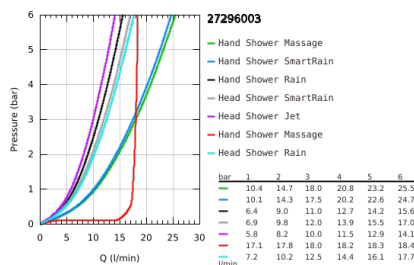

## 27 296 003 EUPHORIA SYSTEM 260 SHOWER SYSTEM WITH THERMOSTATIC MIXER FOR WALL MOUNTING

### PRODUCT DESCRIPTION

- Colour: Chrome
- Consisting of:
  - horizontal swivable 450 mm projection shower arm
  - exposed thermostatic shower with Aquadimmer function
  - allows change between:
    - head shower Euphoria 260 (26 455)
    - 3 spray patterns:
      - Rain, SmartRain, Jet
    - with ball joint
    - rotation angle  $\pm 15^\circ$
  - hand shower Euphoria 110 Massage (27 221 000)
    - 3 spray patterns:
      - Rain, Massage, SmartRain
    - adjustable height via gliding element
  - Silverflex shower hose 1750 mm (28 388 000)
  - GROHE TurboStat compact cartridge with wax thermoelement
  - GROHE SafeStop safety button at 38°C (calibration required)
  - GROHE SafeStop Plus optional temperature limiter at 43°C included
  - GROHE CoolTouch prevents scalding on hot surfaces
  - GROHE ProGrip with knurl structure
  - GROHE DreamSpray perfect spray pattern
  - GROHE Long-Life finish
  - GROHE SprayDimmer (Stepless flow rate reduction)
  - GROHE FastFixation upper bracket adjustable
  - Inner WaterGuide for a longer life
  - SpeedClean anti-limescale system
  - TwistStop preventing the hose from twisting
  - suitable for instantaneous heaters from 18 kW/h
  - minimum flow rate 7 l/min.
  - optional upgrade: GROHE EasyReach tray (26 362)
  - professional edition