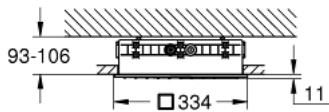

26 731 000 RAINSHOWER AQUA MONO CEILING SHOWER 1 SPRAY INCLUDING ROUGH-IN

PRODUCT DESCRIPTION

- Colour: chrome
- spray pattern:
 - GROHE PureRain
- including concealed body, mounting material and sealing material for further combinations
- 334 x 334 mm
- spray plate chrome
- connection thread 1/2"
- GROHE DreamSpray perfect spray pattern
- GROHE Long-Life finish
- SpeedClean anti-lime system
- min. recommended pressure 1.0 bar
- maximum flow rate (at 3 bar): 21 l/min (with non-restricted flow)