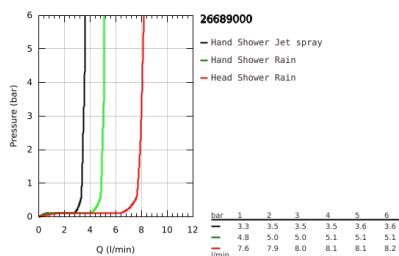

## 26 689 000 TEMPESTA COSMOPOLITAN SYSTEM 250 CUBE SHOWER SYSTEM WITH THERMOSTAT FOR WALL MOUNTING

### PRODUCT DESCRIPTION

- Colour: Chrome
- Consisting of:
  - horizontal swivable 390 mm projection shower arm
  - exposed thermostatic shower with Aquadimmer function
  - allows change between:
    - head shower Tempesta 250 Cube (26 685)
    - spray pattern:
      - Rain
      - head shower with white rear cover
      - with ball joint
      - rotation angle  $\pm 10^\circ$
    - GROHE Water Saving 9.5 l/min flow limiter
  - hand shower Tempesta Cosmopolitan 100 (27 571 001)
  - 2 spray patterns:
    - Rain, Jet
    - GROHE Water Saving 5.7 l/min. flow limiter
    - adjustable height via gliding element
    - RotaflexTwistStop shower hose 1750 mm 1/2" x 1/2" (28 410)
    - GROHE Water Saving - Less water, perfect flow
    - GROHE TurboStat compact cartridge with wax thermoelement
    - GROHE SafeStop safety button at 38°C (calibration required)
    - GROHE SafeStop Plus optional temperature limiter at 43°C included
    - GROHE DreamSpray perfect spray pattern
    - GROHE Long-Life finish
    - SpeedClean anti-limescale system
    - Inner WaterGuide for a longer life
    - TwistStop preventing the hose from twisting
    - suitable for instantaneous heaters from 18 kW/h
    - minimum flow rate 7 l/min.
    - optional upgrade: GROHE EasyReach tray (26 362)
    - professional edition