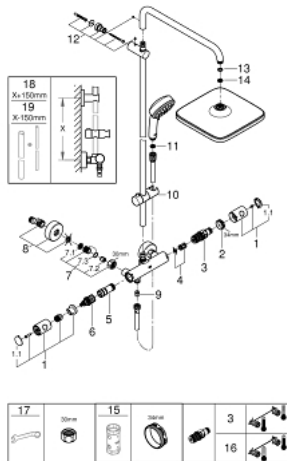

26 689 000 TEMPESTA COSMOPOLITAN SYSTEM 250 CUBE SHOWER SYSTEM WITH THERMOSTAT FOR WALL MOUNTING

SPARE PARTS, February 2019 – now

- 1: Metal handle 1/2" (Spare part-nr. 47984000)
- 1.1: Cover Cap (Spare part-nr. 6458500M)
- 2: retaining ring (Spare part-nr. 47743000)
- 3: Thermostatic compact cartridge 1/2" (Spare part-nr. 47439000)
- 4: Sound absorber (Spare part-nr. 47398000)
- 5: Water flow (Spare part-nr. 47751000)
- 6: Aquadimmer (Spare part-nr. 12433000)
- 7: Non-return valve (Spare part-nr. 47189000)
- 7.1: Filter (Spare part-nr. 0726400M)
- 7.2: Non-return valve (Spare part-nr. 08565000)
- 7.3: O-Ring Ø17 x Ø2 (Spare part-nr. 0305500M)
- 8: S-union (Spare part-nr. 12662000)
- 9: Non-return valve (Spare part-nr. 08565000)
- 10: Sliding piece (Spare part-nr. 12140000)
- 11: Strainer (Spare part-nr. 0700200M)
- 12: Outlet shower holder (Spare part-nr. 48423000)
- 13: Fibre seal dia. Ø 18,5 x Ø 12 x 2 (Spare part-nr. 0138900M)
- 14: Strainer (Spare part-nr. 48007000)
- 15: Socket Spanner (Spare part-nr. 19332000)*
- 16: GROHE TurboStat cartridge 1/2" (Spare part-nr. 47175000)*
- 17: Special Spanner (Spare part-nr. 19377000)*
- 18: Shower system pipe for retrofitting (Spare part-nr. 48053000)*
- 19: Shower system pipe for retrofitting (Spare part-nr. 48054000)*

* Optional accessories