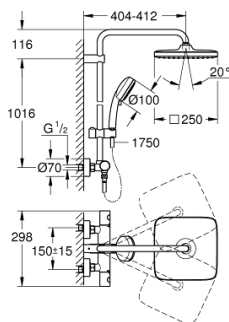

### PRODUCT DESCRIPTION

- Colour: Chrome
- Consisting of:
  - horizontal swivable 390 mm projection shower arm
  - exposed thermostatic shower with Aquadimmer function
  - allows change between:
    - head shower Tempesta 250 Cube (26 685)
    - spray pattern:
      - Rain
      - head shower with white rear cover
      - with ball joint
      - rotation angle  $\pm 10^\circ$
    - GROHE Water Saving 9.5 l/min flow limiter
  - hand shower Tempesta Cosmopolitan 100 (27 571 001)
  - 2 spray patterns:
    - Rain, Jet
    - GROHE Water Saving 5.7 l/min. flow limiter
    - adjustable height via gliding element
    - RotaflexTwistStop shower hose 1750 mm 1/2" x 1/2" (28 410)
    - GROHE Water Saving - Less water, perfect flow
    - GROHE TurboStat compact cartridge with wax thermoelement
    - GROHE SafeStop safety button at 38°C (calibration required)
    - GROHE SafeStop Plus optional temperature limiter at 43°C included
    - GROHE DreamSpray perfect spray pattern
    - GROHE Long-Life finish
    - SpeedClean anti-limescale system
    - Inner WaterGuide for a longer life
    - TwistStop preventing the hose from twisting
    - suitable for instantaneous heaters from 18 kW/h
    - minimum flow rate 7 l/min.
    - optional upgrade: GROHE EasyReach tray (26 362)
    - professional edition