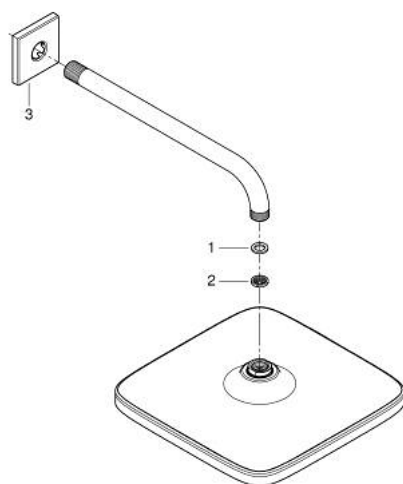

26 687 000 TEMPESTA 250 CUBE HEAD SHOWER SET 380 MM, 1 SPRAY

PRODUCT DESCRIPTION

- Colour: Chrome
- Consisting of:
 - head shower Tempesta 250 Cube (26 685)
 - 1 spray pattern:
 - Rain
 - head shower with white rear cover
 - shower arm 380 mm
 - with square escutcheon
- GROHE Water Saving 9,5 l/min flow limiter
- GROHE DreamSpray perfect spray pattern
- GROHE Long-Life finish
- SpeedClean anti-limescale system
- Inner WaterGuide for a longer life
- suitable for instantaneous heater
- professional edition

26 687 000 **TEMPESTA 250 CUBE HEAD SHOWER SET 380 MM, 1 SPRAY**

SPARE PARTS, February 2019 – now

- 1: Fibre seal dia. Ø 18,5 x Ø 12 x 2 (Spare part-nr. 0138900M)
- 2: Strainer (Spare part-nr. 48007000)
- 3: Escutcheon (Spare part-nr. 48118000)