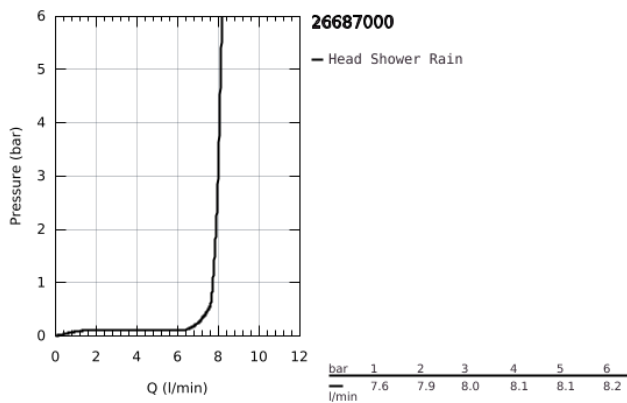

26 687 000 TEMPESTA 250 CUBE HEAD SHOWER SET 380 MM, 1 SPRAY

PRODUCT DESCRIPTION

- Colour: Chrome
- Consisting of:
 - head shower Tempesta 250 Cube (26 685)
 - 1 spray pattern:
 - Rain
 - head shower with white rear cover
 - shower arm 380 mm
 - with square escutcheon
- GROHE Water Saving 9,5 l/min flow limiter
- GROHE DreamSpray perfect spray pattern
- GROHE Long-Life finish
- SpeedClean anti-limescale system
- Inner WaterGuide for a longer life
- suitable for instantaneous heater
- professional edition

26 687 000 **TEMPESTA 250 CUBE HEAD SHOWER SET 380 MM, 1 SPRAY**

SPARE PARTS, February 2019 – now

- 1: Fibre seal dia. Ø 18,5 x Ø 12 x 2 (Spare part-nr. 0138900M)
- 2: Strainer (Spare part-nr. 48007000)
- 3: Escutcheon (Spare part-nr. 48118000)