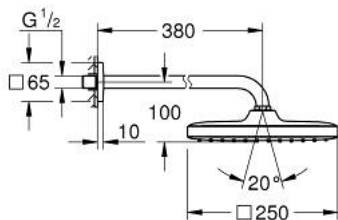

26 687 000 TEMPESTA 250 CUBE HEAD SHOWER SET 380 MM, 1 SPRAY

PRODUCT DESCRIPTION

- Colour: Chrome
- Consisting of:
 - head shower Tempesta 250 Cube (26 685)
 - 1 spray pattern:
 - Rain
 - head shower with white rear cover
 - shower arm 380 mm
 - with square escutcheon
- GROHE Water Saving 9,5 l/min flow limiter
- GROHE DreamSpray perfect spray pattern
- GROHE Long-Life finish
- SpeedClean anti-limescale system
- Inner WaterGuide for a longer life
- suitable for instantaneous heater
- professional edition

26 687 000 **TEMPESTA 250 CUBE HEAD SHOWER SET 380 MM, 1 SPRAY**

SPARE PARTS, February 2019 – now

- 1: Fibre seal dia. Ø 18,5 x Ø 12 x 2 (Spare part-nr. 0138900M)
- 2: Strainer (Spare part-nr. 48007000)
- 3: Escutcheon (Spare part-nr. 48118000)