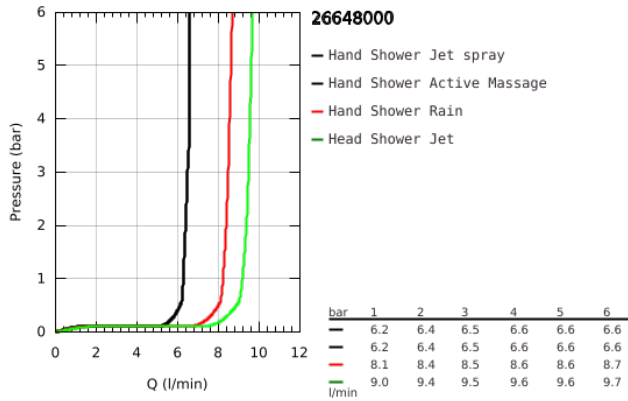

26 648 000 RAINSHOWER SMARTACTIVE 310 SHOWER SYSTEM WITH THERMOSTAT FOR WALL MOUNTING