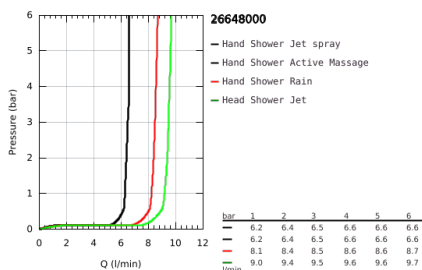

## 26 648 000 RAINSHOWER SMARTACTIVE 310 SHOWER SYSTEM WITH THERMOSTAT FOR WALL MOUNTING

### PRODUCT DESCRIPTION

- Colour: Chrome
- Consisting of:
  - horizontal swivable 450 mm projection shower arm
  - exposed thermostatic shower with Aquadimmer function
  - allows change between:
    - head shower Rainshower Mono 310
    - with ball joint
    - rotation angle  $\pm 15^\circ$
    - hand shower Rainshower SmartActive 130
  - adjustable height via gliding element
  - including performance grip
- Silverflex shower hose 1750 mm
- GROHE Water Saving 9.5 l/min flow limiter
- GROHE TurboStat compact cartridge with wax thermoelement
- GROHE SafeStop safety button at 38°C (calibration required)
- GROHE SafeStop Plus optional temperature limiter at 43°C included
- GROHE CoolTouch prevents scalding on hot surfaces
- GROHE DreamSpray perfect spray pattern
- GROHE SmartTip showering spray selection via push of a ring
- GROHE Long-Life finish
- GROHE FastFixation upper bracket adjustable
- SpeedClean anti-limescale system
- suitable for instantaneous heaters from 18 kW/h
- minimum flow rate 7 l/min.