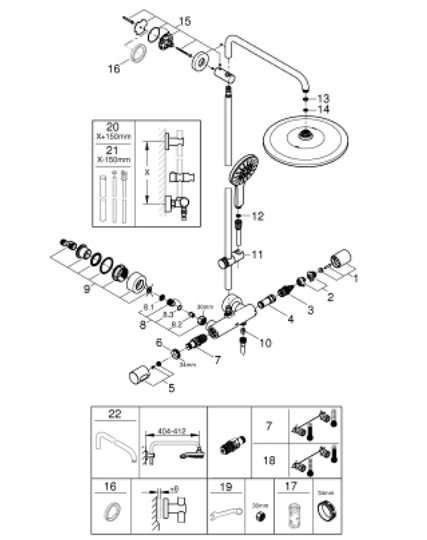

26 648 000 RAINSHOWER SMARTACTIVE 310 SHOWER SYSTEM WITH THERMOSTAT FOR WALL MOUNTING

SPARE PARTS, August 2018 – March 2021

- 1: Aquadimmer handle (Spare part-nr. 47804000)
- 2: Temperature limiter (Spare part-nr. 47723000)
- 3: Aquadimmer (Spare part-nr. 47364000)
- 4: Water flow (Spare part-nr. 47887000)
- 5: Temperature scale handle (Spare part-nr. 47811000)
- 6: retaining ring (Spare part-nr. 47743000)
- 7: Thermostatic compact cartridge 1/2" (Spare part-nr. 47439000)
- 8: Non-return valve (Spare part-nr. 47189000)
- 8.1: Filter (Spare part-nr. 0726400M)
- 8.2: Non-return valve (Spare part-nr. 08565000)
- 8.3: O-Ring Ø17 x Ø2 (Spare part-nr. 0305500M)
- 9: S-union (Spare part-nr. 12693000)
- 10: Non-return valve (Spare part-nr. 08565000)
- 11: Sliding piece (Spare part-nr. 48424000)
- 12: Strainer (Spare part-nr. 0700200M)
- 13: Fibre seal dia. Ø 18,5 x Ø 12 x 2 (Spare part-nr. 0138900M)
- 14: Strainer (Spare part-nr. 48007000)
- 15: Outlet shower holder (Spare part-nr. 48279000)
- 16: Spacer (Spare part-nr. 27180000)*
- 17: Socket Spanner (Spare part-nr. 19332000)*
- 18: GROHE TurboStat cartridge 1/2" (Spare part-nr. 47175000)*
- 19: Special Spanner (Spare part-nr. 19377000)*
- 20: Shower system pipe for retrofitting (Spare part-nr. 48053000)*
- 21: Shower system pipe for retrofitting (Spare part-nr. 48054000)*
- 22: Shower arm for shower systems (Spare part-nr. 14047000)*

* Optional accessories