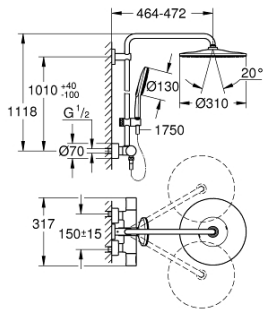

### PRODUCT DESCRIPTION

- Colour: Chrome
- Consisting of:
  - horizontal swivable 450 mm projection shower arm
  - exposed thermostatic shower with Aquadimmer function
  - allows change between:
    - head shower Rainshower Mono 310
    - with ball joint
    - rotation angle  $\pm 15^\circ$
    - hand shower Rainshower SmartActive 130
  - adjustable height via gliding element
  - including performance grip
- Silverflex shower hose 1750 mm
- GROHE Water Saving 9.5 l/min flow limiter
- GROHE TurboStat compact cartridge with wax thermoelement
- GROHE SafeStop safety button at 38°C (calibration required)
- GROHE SafeStop Plus optional temperature limiter at 43°C included
- GROHE CoolTouch prevents scalding on hot surfaces
- GROHE DreamSpray perfect spray pattern
- GROHE SmartTip showering spray selection via push of a ring
- GROHE Long-Life finish
- GROHE FastFixation upper bracket adjustable
- SpeedClean anti-limescale system
- suitable for instantaneous heaters from 18 kW/h
- minimum flow rate 7 l/min.