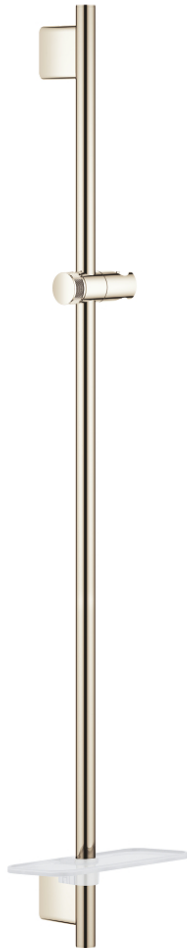

## 26 603 BE0 RAINSHOWER SMARTACTIVE SHOWER RAIL, 900 MM

### PRODUCT DESCRIPTION

- Colour: polished nickel
- with wall holders made of metal
- glide element and swivel holder
- GROHE FastFixation Plus (adjustable distance between wall shower holders for adaption to existing drillings)
- GROHE TileFix adjustable depth on upper and lower bracket
- GROHE EasyReach tray
- GROHE Long-Life finish