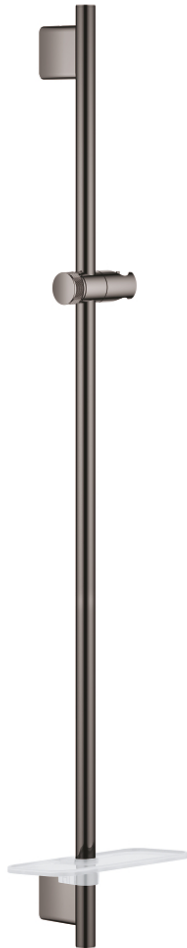

26 603 A00 RAINSHOWER SMARTACTIVE SHOWER RAIL, 900 MM

PRODUCT DESCRIPTION

- Colour: hard graphite
- wall holders made of metal
- glide element and swivel holder
- GROHE QuickFix Plus (adjustable distance between wall shower holders)
- GROHE TileFix adjustable depth on upper and lower bracket
- GROHE EasyReach tray
- GROHE Long-Life finish