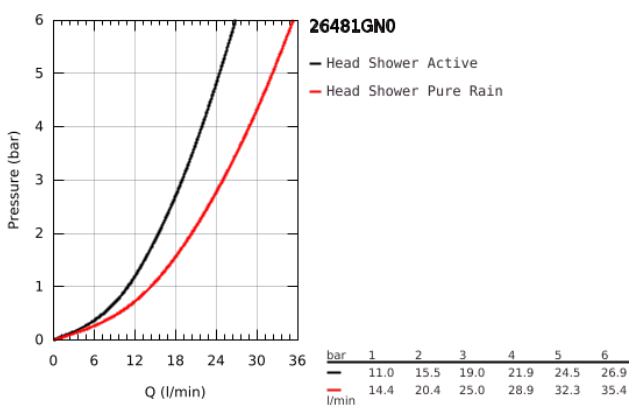

26 481 GN0 RAINSHOWER SMARTACTIVE 310 CUBE HEAD SHOWER SET CEILING 142 MM, 2 SPRAYS

PRODUCT DESCRIPTION

- Colour: brushed cool sunrise
- Consisting of:
 - head shower Rainshower SmartActive 310 Cube
 - 2 spray patterns:
 - GROHE PureRain, ActiveRain
 - 142 mm ceiling shower arm
 - GROHE DreamSpray perfect spray pattern
 - GROHE Long-Life finish
 - SpeedClean anti-limescale system
 - Inner WaterGuide for a longer life
- requires rough-in set 26 483 or 26 484 - to be ordered separately

26 481 GN0 RAINSHOWER SMARTACTIVE 310 CUBE HEAD SHOWER SET CEILING 142 MM, 2 SPRAYS