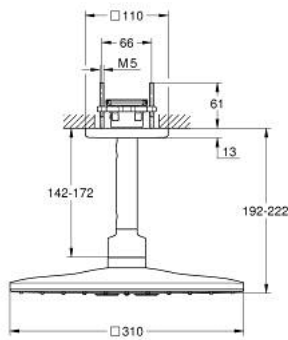

26 481 GN0 RAINSHOWER SMARTACTIVE 310 CUBE HEAD SHOWER SET CEILING 142 MM, 2 SPRAYS

PRODUCT DESCRIPTION

- Colour: brushed cool sunrise
- Consisting of:
 - head shower Rainshower SmartActive 310 Cube
 - 2 spray patterns:
 - GROHE PureRain, ActiveRain
 - 142 mm ceiling shower arm
 - GROHE DreamSpray perfect spray pattern
 - GROHE Long-Life finish
 - SpeedClean anti-limescale system
 - Inner WaterGuide for a longer life
- requires rough-in set 26 483 or 26 484 - to be ordered separately

26 481 GN0 RAINSHOWER SMARTACTIVE 310 CUBE HEAD SHOWER SET CEILING 142 MM, 2 SPRAYS