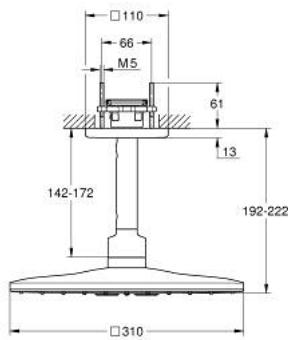

26 481 DL0 RAINSHOWER SMARTACTIVE 310 CUBE HEAD SHOWER SET CEILING 142 MM, 2 SPRAYS

PRODUCT DESCRIPTION

- Colour: brushed warm sunset
- Consisting of:
 - head shower Rainshower SmartActive 310 Cube
 - 2 spray patterns:
 - GROHE PureRain, ActiveRain
 - 142 mm ceiling shower arm
 - GROHE DreamSpray perfect spray pattern
 - GROHE Long-Life finish
 - SpeedClean anti-limescale system
 - Inner WaterGuide for a longer life
- requires rough-in set 26 483 or 26 484 - to be ordered separately

26 481 DL0 RAINSHOWER SMARTACTIVE 310 CUBE HEAD SHOWER SET CEILING 142 MM, 2 SPRAYS