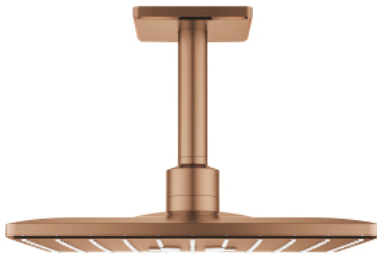

26 481 DL0 RAINSHOWER SMARTACTIVE 310 CUBE HEAD SHOWER SET CEILING 142 MM, 2 SPRAYS

PRODUCT DESCRIPTION

- Colour: brushed warm sunset
- Consisting of:
 - head shower Rainshower SmartActive 310 Cube
 - 2 spray patterns:
 - GROHE PureRain, ActiveRain
 - 142 mm ceiling shower arm
 - GROHE DreamSpray perfect spray pattern
 - GROHE Long-Life finish
 - SpeedClean anti-limescale system
 - Inner WaterGuide for a longer life
- requires rough-in set 26 483 or 26 484 - to be ordered separately

26 481 DL0 RAINSHOWER SMARTACTIVE 310 CUBE HEAD SHOWER SET CEILING 142 MM, 2 SPRAYS