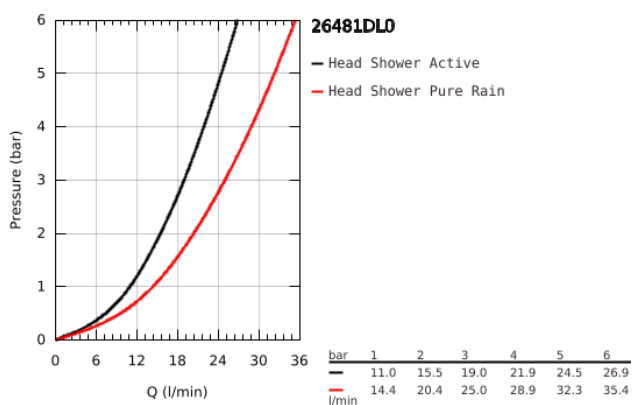

26 481 DL0 RAINSHOWER SMARTACTIVE 310 CUBE HEAD SHOWER SET CEILING 142 MM, 2 SPRAYS

PRODUCT DESCRIPTION

- Colour: brushed warm sunset
- Consisting of:
 - head shower Rainshower SmartActive 310 Cube
 - 2 spray patterns:
 - GROHE PureRain, ActiveRain
 - 142 mm ceiling shower arm
 - GROHE DreamSpray perfect spray pattern
 - GROHE Long-Life finish
 - SpeedClean anti-limescale system
 - Inner WaterGuide for a longer life
- requires rough-in set 26 483 or 26 484 - to be ordered separately

26 481 DL0 RAINSHOWER SMARTACTIVE 310 CUBE HEAD SHOWER SET CEILING 142 MM, 2 SPRAYS