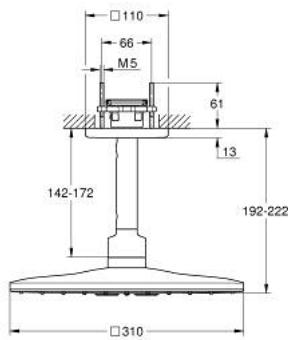

## 26 481 AL0 RAINSHOWER SMARTACTIVE 310 CUBE HEAD SHOWER SET CEILING 142 MM, 2 SPRAYS

### PRODUCT DESCRIPTION

- Colour: brushed hard graphite
- Consisting of:
  - head shower Rainshower SmartActive 310 Cube
  - 2 spray patterns:
    - GROHE PureRain, ActiveRain
  - 142 mm ceiling shower arm
  - GROHE DreamSpray perfect spray pattern
  - GROHE Long-Life finish
  - SpeedClean anti-limescale system
  - Inner WaterGuide for a longer life
- requires rough-in set 26 483 or 26 484 - to be ordered separately