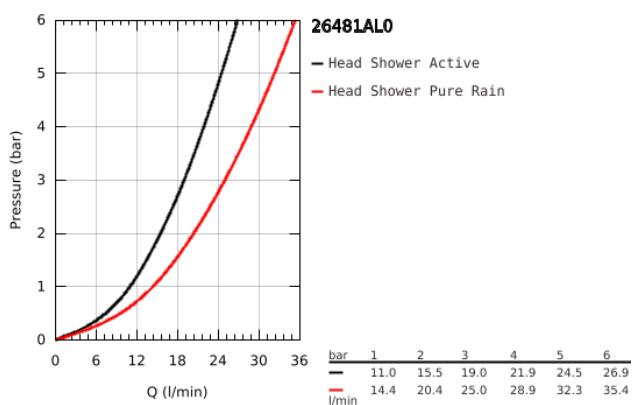

## 26 481 AL0 RAINSHOWER SMARTACTIVE 310 CUBE HEAD SHOWER SET CEILING 142 MM, 2 SPRAYS

### PRODUCT DESCRIPTION

- Colour: brushed hard graphite
- Consisting of:
  - head shower Rainshower SmartActive 310 Cube
  - 2 spray patterns:
    - GROHE PureRain, ActiveRain
  - 142 mm ceiling shower arm
  - GROHE DreamSpray perfect spray pattern
  - GROHE Long-Life finish
  - SpeedClean anti-limescale system
  - Inner WaterGuide for a longer life
- requires rough-in set 26 483 or 26 484 - to be ordered separately