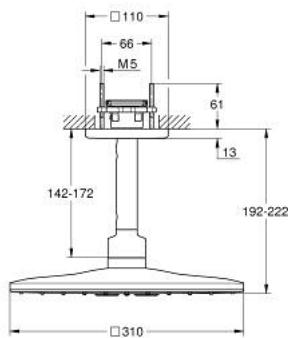

26 481 A00 RAINSHOWER SMARTACTIVE 310 CUBE HEAD SHOWER SET CEILING 142 MM, 2 SPRAYS

PRODUCT DESCRIPTION

- Colour: hard graphite
 - Consisting of:
 - head shower Rainshower SmartActive 310 Cube
 - 2 spray patterns:
 - GROHE PureRain, ActiveRain
 - 142 mm ceiling shower arm
 - GROHE DreamSpray perfect spray pattern
 - GROHE Long-Life finish
 - SpeedClean anti-limescale system
 - Inner WaterGuide for a longer life
- requires rough-in set 26 483 or 26 484 - to be ordered separately

26 481 A00 RAINSHOWER SMARTACTIVE 310 CUBE HEAD SHOWER SET CEILING 142 MM,
2 SPRAYS