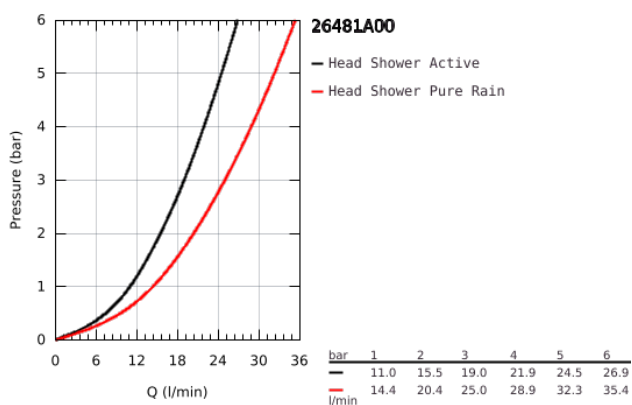

26 481 A00 RAINSHOWER SMARTACTIVE 310 CUBE HEAD SHOWER SET CEILING 142 MM, 2 SPRAYS

PRODUCT DESCRIPTION

- Colour: hard graphite
 - Consisting of:
 - head shower Rainshower SmartActive 310 Cube
 - 2 spray patterns:
 - GROHE PureRain, ActiveRain
 - 142 mm ceiling shower arm
 - GROHE DreamSpray perfect spray pattern
 - GROHE Long-Life finish
 - SpeedClean anti-limescale system
 - Inner WaterGuide for a longer life
- requires rough-in set 26 483 or 26 484 - to be ordered separately

26 481 A00 RAINSHOWER SMARTACTIVE 310 CUBE HEAD SHOWER SET CEILING 142 MM,
2 SPRAYS