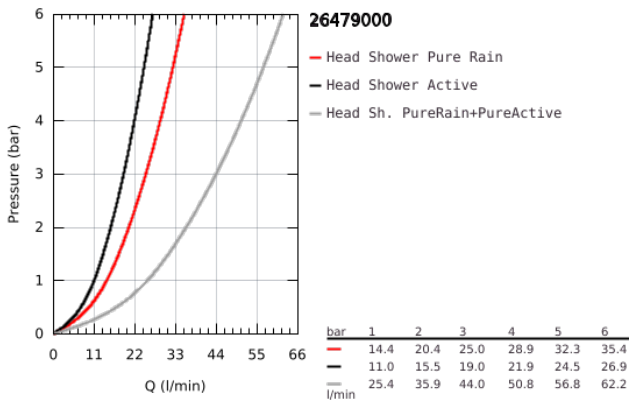

26 479 000 RAINSHOWER SMARTACTIVE 310 CUBE HEAD SHOWER SET 430 MM, 2 SPRAYS

PRODUCT DESCRIPTION

- Colour: chrome
- consisting of:
 - head shower Rainshower SmartActive 310 Cube
 - 2 spray patterns:
 - GROHE PureRain, ActiveRain
 - horizontal 430 mm shower arm
 - GROHE DreamSpray perfect spray pattern
 - GROHE Long-Life finish
 - SpeedClean anti-lime system
 - Inner WaterGuide for a longer life
- requires rough-in set 26 483 or 26 484 - to be ordered separately

26 479 000 RAINSHOWER SMARTACTIVE 310 CUBE HEAD SHOWER SET 430 MM, 2 SPRAYS