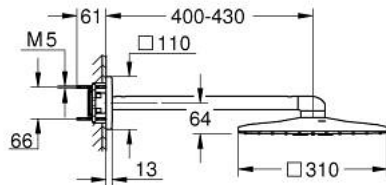

26 479 000 RAINSHOWER SMARTACTIVE 310 CUBE HEAD SHOWER SET 430 MM, 2 SPRAYS

PRODUCT DESCRIPTION

- Colour: chrome
- consisting of:
 - head shower Rainshower SmartActive 310 Cube
 - 2 spray patterns:
 - GROHE PureRain, ActiveRain
 - horizontal 430 mm shower arm
 - GROHE DreamSpray perfect spray pattern
 - GROHE Long-Life finish
 - SpeedClean anti-lime system
 - Inner WaterGuide for a longer life
- requires rough-in set 26 483 or 26 484 - to be ordered separately

26 479 000 RAINSHOWER SMARTACTIVE 310 CUBE HEAD SHOWER SET 430 MM, 2 SPRAYS