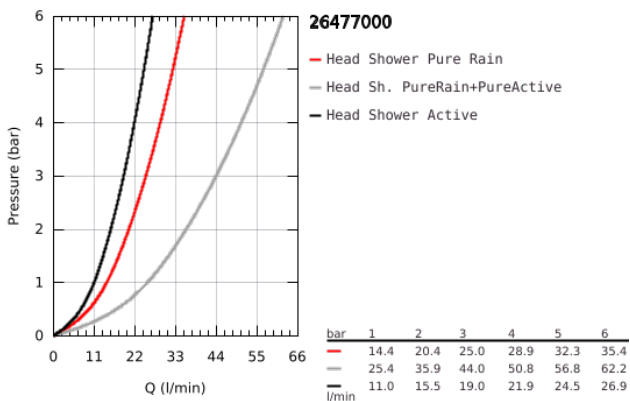

26 477 000 RAINSHOWER SMARTACTIVE 310 HEAD SHOWER SET CEILING 142 MM, 2 SPRAYS

PRODUCT DESCRIPTION

- Colour: Chrome
- Consisting of:
 - head shower Rainshower SmartActive 310
 - 2 spray patterns:
 - GROHE PureRain, ActiveRain
 - 142 mm ceiling shower arm
 - GROHE DreamSpray perfect spray pattern
 - GROHE Long-Life finish
 - SpeedClean anti-limescale system
 - Inner WaterGuide for a longer life
- requires rough-in set 26 483 or 26 484 - to be ordered separately

26 477 000 RAINSHOWER SMARTACTIVE 310 HEAD SHOWER SET CEILING 142 MM, 2 SPRAYS