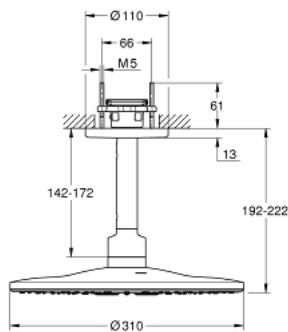

26 477 000 RAINSHOWER SMARTACTIVE 310 HEAD SHOWER SET CEILING 142 MM, 2 SPRAYS

PRODUCT DESCRIPTION

- Colour: Chrome
- Consisting of:
 - head shower Rainshower SmartActive 310
 - 2 spray patterns:
 - GROHE PureRain, ActiveRain
 - 142 mm ceiling shower arm
 - GROHE DreamSpray perfect spray pattern
 - GROHE Long-Life finish
 - SpeedClean anti-limescale system
 - Inner WaterGuide for a longer life
- requires rough-in set 26 483 or 26 484 - to be ordered separately

26 477 000 RAINSHOWER SMARTACTIVE 310 HEAD SHOWER SET CEILING 142 MM, 2 SPRAYS