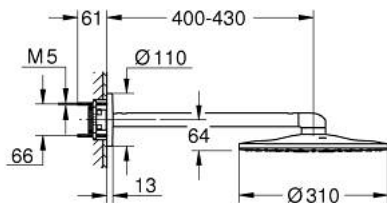

26 475 000 RAINSHOWER SMARTACTIVE 310 HEAD SHOWER SET 430 MM, 2 SPRAYS

PRODUCT DESCRIPTION

- Colour: Chrome
- Consisting of:
 - head shower Rainshower SmartActive 310
 - 2 spray patterns:
 - GROHE PureRain, ActiveRain
 - horizontal 430 mm shower arm
 - GROHE DreamSpray perfect spray pattern
 - GROHE Long-Life finish
 - SpeedClean anti-limescale system
 - Inner WaterGuide for a longer life
- requires rough-in set 26 483 or 26 484 - to be ordered separately

26 475 000 **RAINSHOWER SMARTACTIVE 310 HEAD SHOWER SET 430 MM, 2 SPRAYS**