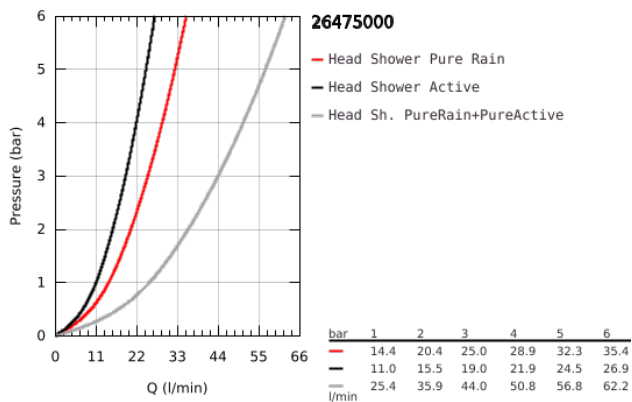

26 475 000 RAINSHOWER SMARTACTIVE 310 HEAD SHOWER SET 430 MM, 2 SPRAYS

PRODUCT DESCRIPTION

- Colour: Chrome
- Consisting of:
 - head shower Rainshower SmartActive 310
 - 2 spray patterns:
 - GROHE PureRain, ActiveRain
 - horizontal 430 mm shower arm
 - GROHE DreamSpray perfect spray pattern
 - GROHE Long-Life finish
 - SpeedClean anti-limescale system
 - Inner WaterGuide for a longer life
- requires rough-in set 26 483 or 26 484 - to be ordered separately

26 475 000 **RAINSHOWER SMARTACTIVE 310 HEAD SHOWER SET 430 MM, 2 SPRAYS**