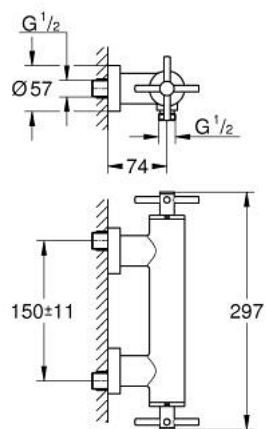

26 003 AL3 ATRIO SHOWER MIXER 1/2"

PRODUCT DESCRIPTION

- Colour: brushed hard graphite
- wall mounted
- ceramic headparts 1/2", 90°
- GROHE Long-Life finish
- shower outlet 1/2"
- integrated non-return valves in the shower outlet 1/2"
- covered S-unions
- protected against backflow
- without shower set
- with cross handles
- Two different sets of caps included. One set with "H" and "C" marking, one set without marking.