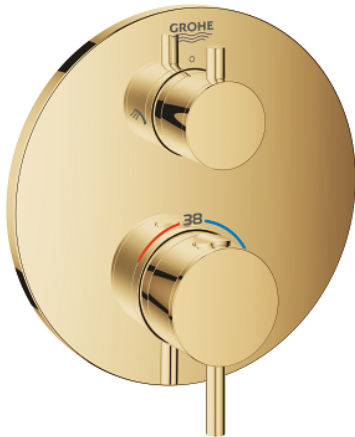

24 135 GL3 ATRIO THERMOSTATIC SHOWER MIXER FOR 2 OUTLETS WITH INTEGRATED SHUT OFF/DIVERTER VALVE

PRODUCT DESCRIPTION

- Colour: cool sunrise
- set for final installation for
- GROHE Rapido SmartBox 35 600/35 604
- GROHE TurboStat compact cartridge with wax thermoelement
- GROHE Long-Life finish
- wall escutcheon with GROHE FastFixation (covered escutcheon- and shaft sealing, covered fixing)
- metal escutcheon, retroactively 6° adjustable
- printed head and hand shower symbol
- GROHE SafeStop safety button at 38°C (calibration required)
- GROHE SafeStop Plus optional temperature limiter at 43°C or 46°C included
- GROHE AquaDimmer, integrated shut off/diverter valve
- metal handles
- flow performance: outlet B = 27 l/min outlet C = 30 l/min
- without roughing-in-set