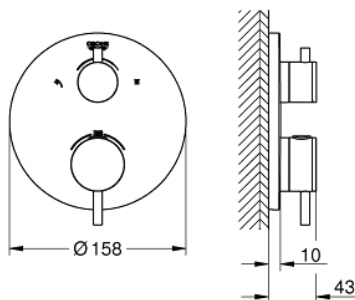

24 135 DA3 ATRIO THERMOSTATIC SHOWER MIXER FOR 2 OUTLETS WITH INTEGRATED SHUT OFF/DIVERTER VALVE

PRODUCT DESCRIPTION

- Colour: warm sunset
- set for final installation for
- GROHE Rapido SmartBox 35 600/35 604
- GROHE TurboStat compact cartridge with wax thermoelement
- GROHE Long-Life finish
- wall escutcheon with GROHE FastFixation(covered escutcheon- and shaft sealing, covered fixing)
- metal escutcheon, retroactively 6° adjustable
- printed head and hand shower symbol
- GROHE SafeStop safety button at 38°C(calibration required)
- GROHE SafeStop Plus optional temperature limiter at 43°C or 46°C included
- GROHE AquaDimmer, integrated shut off/diverter valve
- metal handles
- flow performance: outlet B = 27 l/min outlet C = 30 l/min
- without roughing-in-set