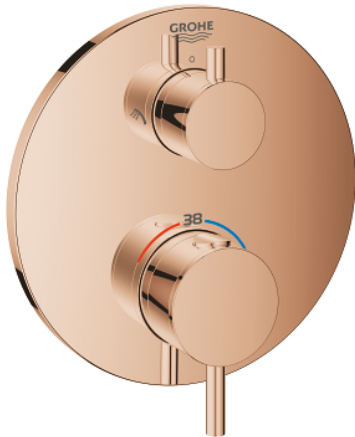

24 135 DA3 ATRIO THERMOSTATIC SHOWER MIXER FOR 2 OUTLETS WITH INTEGRATED SHUT OFF/DIVERTER VALVE

PRODUCT DESCRIPTION

- Colour: warm sunset
- set for final installation for
- GROHE Rapido SmartBox 35 600/35 604
- GROHE TurboStat compact cartridge with wax thermoelement
- GROHE Long-Life finish
- wall escutcheon with GROHE FastFixation(covered escutcheon- and shaft sealing, covered fixing)
- metal escutcheon, retroactively 6° adjustable
- printed head and hand shower symbol
- GROHE SafeStop safety button at 38°C(calibration required)
- GROHE SafeStop Plus optional temperature limiter at 43°C or 46°C included
- GROHE AquaDimmer, integrated shut off/diverter valve
- metal handles
- flow performance: outlet B = 27 l/min outlet C = 30 l/min
- without roughing-in-set