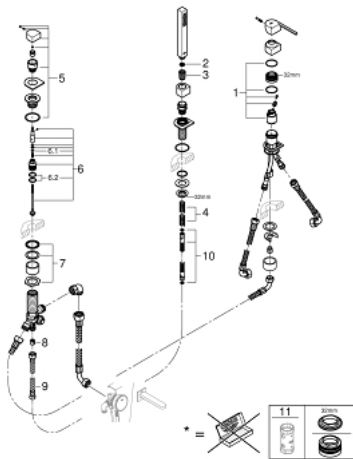

23 845 003 GROHE PLUS 3-HOLE BATH COMBINATION

PRODUCT DESCRIPTION

- Colour: chrome
- GROHE SilkMove 35 mm ceramic cartridge
- with temperature limiter
- GROHE Long-Life finish
- single lever mixer operating element
- diverter bath/shower
- without spout
- Euphoria Cube hand shower 7.6 l/min
- metal shower hose 2000 mm (always chrome for any colour of the set)
- flexible connection hoses
- connection for shower hose
- protected against backflow
- can be used with 29 037
- for combination with 28 990 / 28 991

23 845 003 GROHE PLUS 3-HOLE BATH COMBINATION

SPARE PARTS, April 2018 – now

- 1: Cartridge (Spare part-nr. 46374000)
- 2: Dirt strainer (Spare part-nr. 0700200M)
- 3: Cone nut (Spare part-nr. 08864000)
- 4: Spring (Spare part-nr. 00869000)
- 5: Diverter knob (Spare part-nr. 48494000)
- 6: Diverter (Spare part-nr. 45443000)
- 6.1: Sealing washer $\varnothing 6 \times \varnothing 2$ (Spare part-nr. 0128300M)
- 6.2: Sealing washer (Spare part-nr. 0120500M)
- 7: 1 SET SEALS (Spare part-nr. 45456000)
- 8: Non-return valve (Spare part-nr. 08565000)
- 9: Tube (Spare part-nr. 07300000)
- 10: Metal hose (Spare part-nr. 28146000)
- 11: Socket Spanner (Spare part-nr. 19332000)*