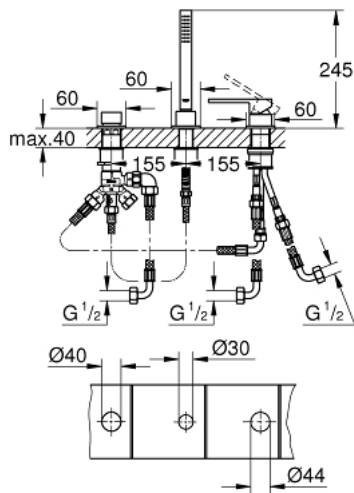

23 845 003 GROHE PLUS 3-HOLE BATH COMBINATION

PRODUCT DESCRIPTION

- Colour: chrome
- GROHE SilkMove 35 mm ceramic cartridge
- with temperature limiter
- GROHE Long-Life finish
- single lever mixer operating element
- diverter bath/shower
- without spout
- Euphoria Cube hand shower 7.6 l/min
- metal shower hose 2000 mm (always chrome for any colour of the set)
- flexible connection hoses
- connection for shower hose
- protected against backflow
- can be used with 29 037
- for combination with 28 990 / 28 991

23 845 003 GROHE PLUS 3-HOLE BATH COMBINATION

SPARE PARTS, April 2018 – now

- 1: Cartridge (Spare part-nr. 46374000)
- 2: Dirt strainer (Spare part-nr. 0700200M)
- 3: Cone nut (Spare part-nr. 08864000)
- 4: Spring (Spare part-nr. 00869000)
- 5: Diverter knob (Spare part-nr. 48494000)
- 6: Diverter (Spare part-nr. 45443000)
- 6.1: Sealing washer $\varnothing 6 \times \varnothing 2$ (Spare part-nr. 0128300M)
- 6.2: Sealing washer (Spare part-nr. 0120500M)
- 7: 1 SET SEALS (Spare part-nr. 45456000)
- 8: Non-return valve (Spare part-nr. 08565000)
- 9: Tube (Spare part-nr. 07300000)
- 10: Metal hose (Spare part-nr. 28146000)
- 11: Socket Spanner (Spare part-nr. 19332000)*