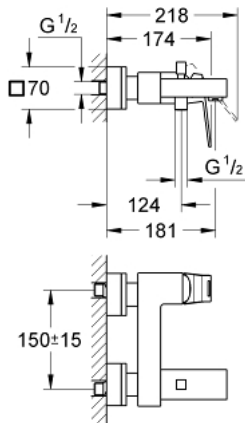

## 23 140 AL0 EUROCUBE SINGLE-LEVER BATH/SHOWER MIXER

### PRODUCT DESCRIPTION

- Colour: brushed hard graphite
- wall mounted
- metal lever
- GROHE SilkMove 46 mm ceramic cartridge
- GROHE Long-Life finish
- adjustable flow rate limiter
- automatic diverter: bath/shower
- mousseur
- integrated non-return valve in shower outlet 1/2"
- covered S-unions
- Protected against backflow
- optional temperature limiter ref. no. 46 375

### SPARE PARTS, March 2019 – now

- 1: Lever (Order-nr. 46782AL0)
- 2: Cartridge (Order-nr. 46048000)
- 3: Diverter knob (Order-nr. 48128AL0)
- 4: Diverter (Order-nr. 65655AL0)
- 5: Non-return valve (Order-nr. 08565000)
- 6: Mousseur (Order-nr. 13952AL0)
- 7: Screw joint (Order-nr. 45044AL0)
- 8: S-union (Order-nr. 47824AL0)
- 9: Special spanner (Order-nr. 19377000)\*
- 10: Temperature limiter (Order-nr. 46375000)\*
- 11: Extension set 1/2", 30 mm (Order-nr. 46238000)\*