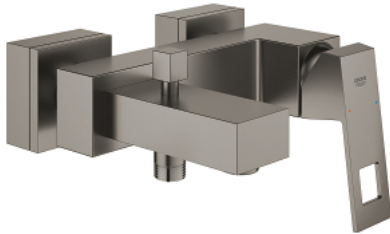

## 23 140 AL0 EUROCUBE SINGLE-LEVER BATH/SHOWER MIXER

### PRODUCT DESCRIPTION

- Colour: brushed hard graphite
- wall mounted
- metal lever
- GROHE SilkMove 46 mm ceramic cartridge
- GROHE Long-Life finish
- adjustable flow rate limiter
- automatic diverter: bath/shower
- mousseur
- integrated non-return valve in shower outlet 1/2"
- covered S-unions
- Protected against backflow
- optional temperature limiter ref. no. 46 375

### SPARE PARTS, March 2019 – now

- 1: Lever (Order-nr. 46782AL0)
- 2: Cartridge (Order-nr. 46048000)
- 3: Diverter knob (Order-nr. 48128AL0)
- 4: Diverter (Order-nr. 65655AL0)
- 5: Non-return valve (Order-nr. 08565000)
- 6: Mousseur (Order-nr. 13952AL0)
- 7: Screw joint (Order-nr. 45044AL0)
- 8: S-union (Order-nr. 47824AL0)
- 9: Special spanner (Order-nr. 19377000)\*
- 10: Temperature limiter (Order-nr. 46375000)\*
- 11: Extension set 1/2", 30 mm (Order-nr. 46238000)\*