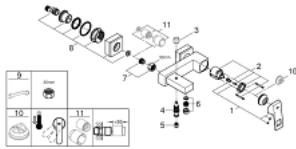

## 23 140 AL0 EUROCUBE SINGLE-LEVER BATH/SHOWER MIXER

### PRODUCT DESCRIPTION

- Colour: brushed hard graphite
- wall mounted
- metal lever
- GROHE SilkMove 46 mm ceramic cartridge
- GROHE Long-Life finish
- adjustable flow rate limiter
- automatic diverter: bath/shower
- mousseur
- integrated non-return valve in shower outlet 1/2"
- covered S-unions
- Protected against backflow
- optional temperature limiter ref. no. 46 375

### SPARE PARTS, March 2019 – now

- 1: Lever (Order-nr. 46782AL0)
- 2: Cartridge (Order-nr. 46048000)
- 3: Diverter knob (Order-nr. 48128AL0)
- 4: Diverter (Order-nr. 65655AL0)
- 5: Non-return valve (Order-nr. 08565000)
- 6: Mousseur (Order-nr. 13952AL0)
- 7: Screw joint (Order-nr. 45044AL0)
- 8: S-union (Order-nr. 47824AL0)
- 9: Special spanner (Order-nr. 19377000)\*
- 10: Temperature limiter (Order-nr. 46375000)\*
- 11: Extension set 1/2", 30 mm (Order-nr. 46238000)\*