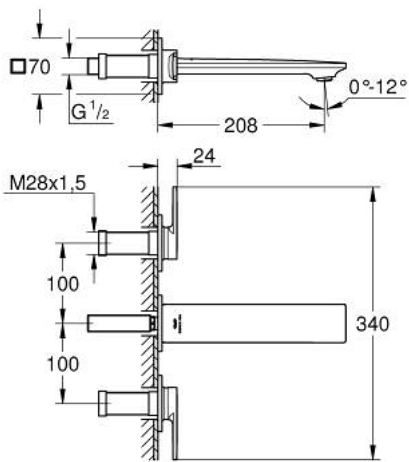

## 20 193 002 ALLURE 3-HOLE BASIN MIXER 1/2" M-SIZE

### PRODUCT DESCRIPTION

- Colour: chrome
- wall mounted
- with lever handles
- without concealed body
- final installation for
- 29 025
- headparts 1/2° - 90°
- GROHE Long-Life finish
- GROHE Water Saving - Less water, perfect flow
- maximum flow rate (at 3 bar): 5 l/min
- Precision Control with haptic click feedback (optional)
- GROHE AquaGuide adjustable slim air mousseur
- centre distance 200 mm
- projection 208 mm

20 193 002 **ALLURE 3-HOLE BASIN MIXER 1/2"**  
**M-SIZE**

**SPARE PARTS**, May 2018 – now

1: Mousseur (Spare part-nr. 48449000)

2: Extension for spindle (Spare part-nr. 45988000)