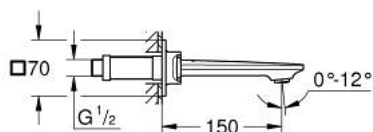

20 189 DL2 ALLURE THREE-HOLE BASIN MIXER 1/2" S-SIZE

TOOTE KIRJELDUS

- Värvus: brushed warm sunset
- wall mounted
- without concealed body
- set for final installation for
- 29 025 002
- valves hot/cold with ceramic headparts 1/2° - 90°
- GROHE Long-Life finish
- GROHE Water Saving - Less water, perfect flow
- maximum flow rate (at 3 bar): 5 l/min
- Precision Control with haptic click feedback (optional)
- GROHE AquaGuide adjustable slim air mousseur
- centre distance 200 mm
- projection 150 mm

20 189 DL2 **ALLURE THREE-HOLE BASIN MIXER 1/2" S-SIZE**

VARUOSAD, mai 2018 – nüüd

1: Mousseur (Tellimuse number 48449000)

2: Extension for spindle (Tellimuse number 45988000)