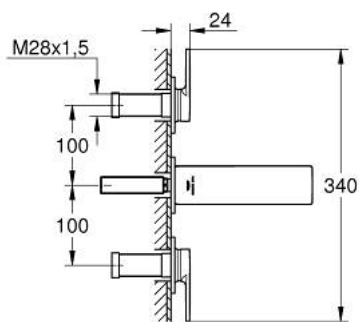

20 189 DL2 ALLURE THREE-HOLE BASIN MIXER 1/2" S-SIZE

TOOTE KIRJELDUS

- Värvus: brushed warm sunset
- wall mounted
- without concealed body
- set for final installation for
- 29 025 002
- valves hot/cold with ceramic headparts 1/2° - 90°
- GROHE Long-Life finish
- GROHE Water Saving - Less water, perfect flow
- maximum flow rate (at 3 bar): 5 l/min
- Precision Control with haptic click feedback (optional)
- GROHE AquaGuide adjustable slim air mousseur
- centre distance 200 mm
- projection 150 mm

20 189 DL2 **ALLURE THREE-HOLE BASIN MIXER 1/2" S-SIZE**

VARUOSAD, mai 2018 – nüüd

1: Mousseur (Tellimuse number 48449000)

2: Extension for spindle (Tellimuse number 45988000)