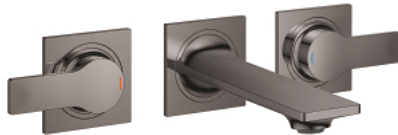

20 189 A02 **ALLURE THREE-HOLE BASIN MIXER 1/2"**
S-SIZE

PRODUCT DESCRIPTION

- Colour: hard graphite
- wall mounted
- with lever handles
- without concealed body
- set for final installation for
- 29 025 002
- valves hot/cold with headparts 1/2" - 90°
- GROHE Long-Life finish
- GROHE Water Saving - Less water, perfect flow
- maximum flow rate (at 3 bar): 5 l/min
- Precision Control with haptic click feedback (optional)
- GROHE AquaGuide adjustable slim air mousseur
- projection 150 mm

20 189 A02 **ALLURE THREE-HOLE BASIN MIXER 1/2"**
S-SIZE

SPARE PARTS, May 2018 – now

1: Flow restrictor (Spare part-nr. 48449000)

2: Extension (Spare part-nr. 45988000)