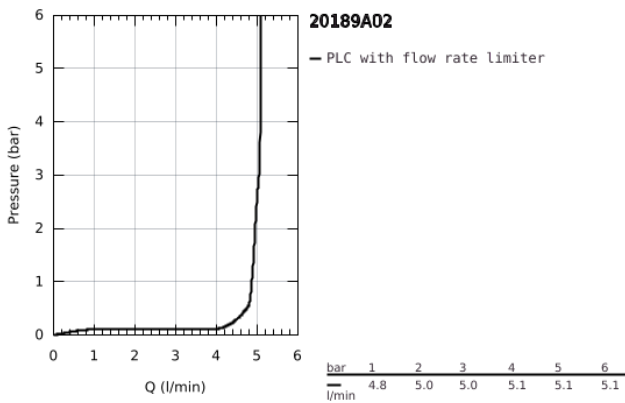

20 189 A02 **ALLURE THREE-HOLE BASIN MIXER 1/2"**
S-SIZE

PRODUCT DESCRIPTION

- Colour: hard graphite
- wall mounted
- with lever handles
- without concealed body
- set for final installation for
- 29 025 002
- valves hot/cold with headparts 1/2" - 90°
- GROHE Long-Life finish
- GROHE Water Saving - Less water, perfect flow
- maximum flow rate (at 3 bar): 5 l/min
- Precision Control with haptic click feedback (optional)
- GROHE AquaGuide adjustable slim air mousseur
- projection 150 mm

20 189 A02 **ALLURE THREE-HOLE BASIN MIXER 1/2"**
S-SIZE

SPARE PARTS, May 2018 – now

1: Flow restrictor (Spare part-nr. 48449000)

2: Extension (Spare part-nr. 45988000)