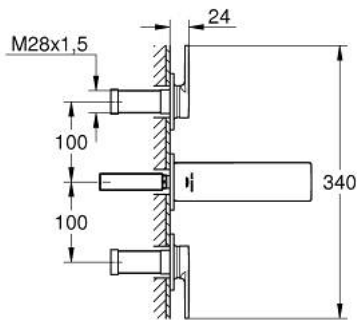

20 189 A02 **ALLURE THREE-HOLE BASIN MIXER 1/2"**
S-SIZE

PRODUCT DESCRIPTION

- Colour: hard graphite
- wall mounted
- with lever handles
- without concealed body
- set for final installation for
- 29 025 002
- valves hot/cold with headparts 1/2" - 90°
- GROHE Long-Life finish
- GROHE Water Saving - Less water, perfect flow
- maximum flow rate (at 3 bar): 5 l/min
- Precision Control with haptic click feedback (optional)
- GROHE AquaGuide adjustable slim air mousseur
- projection 150 mm

20 189 A02 **ALLURE THREE-HOLE BASIN MIXER 1/2"**
S-SIZE

SPARE PARTS, May 2018 – now

1: Flow restrictor (Spare part-nr. 48449000)

2: Extension (Spare part-nr. 45988000)