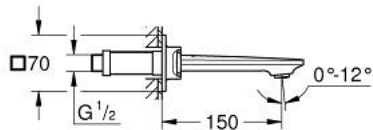

20 189 A02 **ALLURE THREE-HOLE BASIN MIXER 1/2"**
S-SIZE

PRODUCT DESCRIPTION

- Colour: hard graphite
- wall mounted
- with lever handles
- without concealed body
- set for final installation for
- 29 025 002
- valves hot/cold with headparts 1/2" - 90°
- GROHE Long-Life finish
- GROHE Water Saving - Less water, perfect flow
- maximum flow rate (at 3 bar): 5 l/min
- Precision Control with haptic click feedback (optional)
- GROHE AquaGuide adjustable slim air mousseur
- projection 150 mm

20 189 A02 **ALLURE THREE-HOLE BASIN MIXER 1/2"**
S-SIZE

SPARE PARTS, May 2018 – now

1: Flow restrictor (Spare part-nr. 48449000)

2: Extension (Spare part-nr. 45988000)