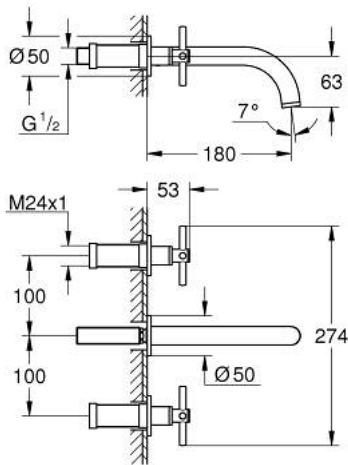

20 164 GL3 ATRIO 3-HOLE BASIN MIXER

PRODUCT DESCRIPTION

- Colour: cool sunrise
- wall mounted
- without concealed body
- set for final installation for
- 29 025 002
- valves hot/cold with headparts 1/2" - 90°
- GROHE Long-Life finish
- GROHE EcoJoy 5.7 l/min laminar mousseur
- centre distance 200 mm
- projection 180 mm
- with cross handles
- Two different sets of caps included. One set with "H" and "C" marking, one set without marking.