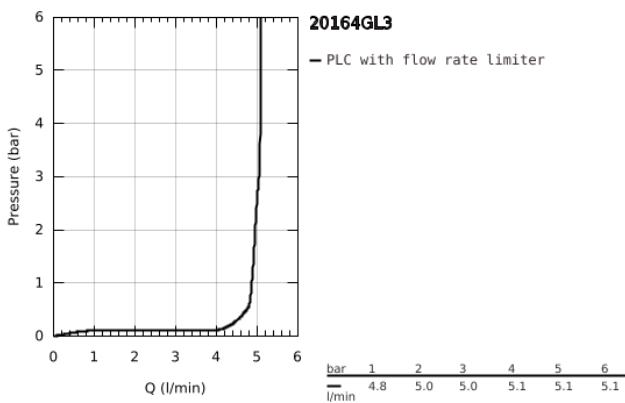

20 164 GL3 ATRIO 3-HOLE BASIN MIXER

PRODUCT DESCRIPTION

- Colour: cool sunrise
- wall mounted
- without concealed body
- set for final installation for
- 29 025 002
- valves hot/cold with headparts 1/2" - 90°
- GROHE Long-Life finish
- GROHE EcoJoy 5.7 l/min laminar mousseur
- centre distance 200 mm
- projection 180 mm
- with cross handles
- Two different sets of caps included. One set with "H" and "C" marking, one set without marking.