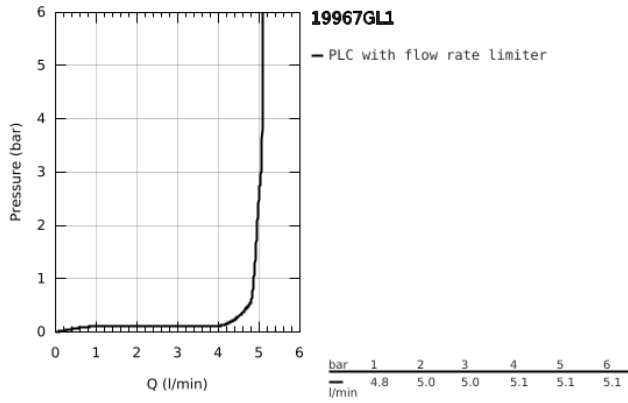

19 967 GL1 ESSENCE TWO-HOLE BASIN MIXER L-SIZE