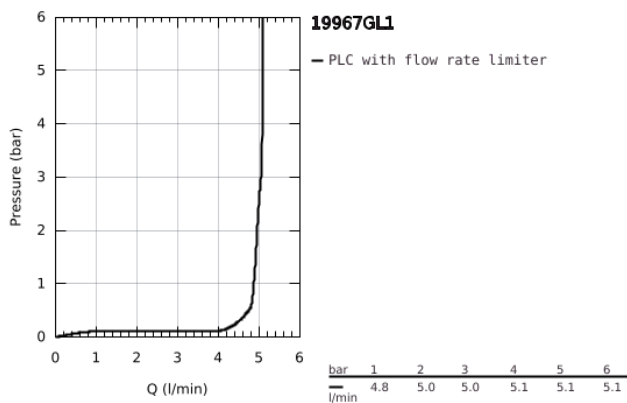

## 19 967 GL1 ESSENCE TWO-HOLE BASIN MIXER L-SIZE

### PRODUCT DESCRIPTION

- Colour: cool sunrise
- wall mounted
- set for final installation for
- 23 571 000 / 32 635 000
- without concealed body
- metal escutcheon
- metal lever
- GROHE Long-Life finish
- GROHE Water Saving mousseur 5.7 l/min
- GROHE AquaGuide adjustable mousseur
- center distance 110 mm
- projection 230 mm