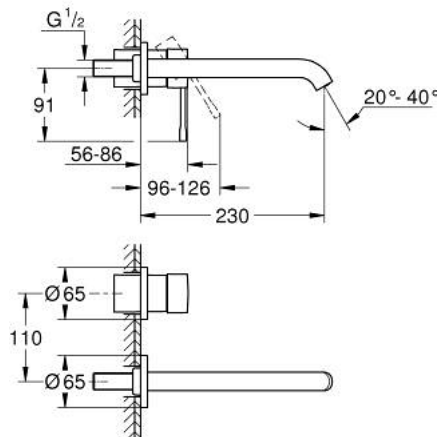

## 19 967 GL1 ESSENCE TWO-HOLE BASIN MIXER L-SIZE

### PRODUCT DESCRIPTION

- Colour: cool sunrise
- wall mounted
- set for final installation for
- 23 571 000 / 32 635 000
- without concealed body
- metal escutcheon
- metal lever
- GROHE Long-Life finish
- GROHE Water Saving mousseur 5.7 l/min
- GROHE AquaGuide adjustable mousseur
- center distance 110 mm
- projection 230 mm

## 19 967 GL1 ESSENCE TWO-HOLE BASIN MIXER L-SIZE

**SPARE PARTS**, September 2020 – spareParts.validDate.now

1: lever (Order-nr. 46916GL0)

2: Mousseur (Order-nr. 48480000)

3: Screw (Order-nr. 43094000)

4: Extension (Order-nr. 46943000)\*