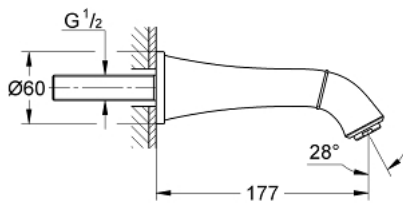

13 341 IG0 GRANDERA BATH SPOUT

PRODUCT DESCRIPTION

- Colour: chrome/gold
- wall mounted
- GROHE Long-Life finish
- mousseur
- projection 177 mm
- min. recommended pressure 1.0 bar

Pure Freude
an Wasser

13 341 IG0 GRANDERA BATH SPOUT

SPARE PARTS, June 2012 – now

1: Mousseur (Order-nr. 13952G00)