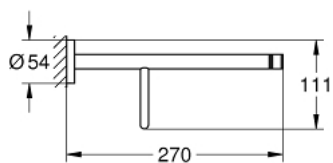

### PRODUCT DESCRIPTION

- Colour: Chrome
- material: metal
- 604 mm (useable length 550 mm)
- concealed fastening
- GROHE Long-Life finish
- suitable for screwing (including screws and dowels)