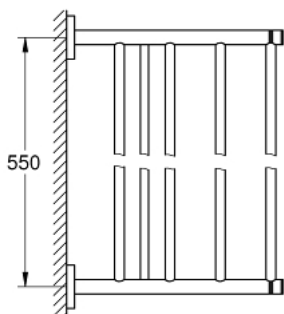

### PRODUCT DESCRIPTION

- Colour: Chrome
- material: metal
- 604 mm (useable length 550 mm)
- concealed fastening
- GROHE Long-Life finish
- suitable for screwing (including screws and dowels)