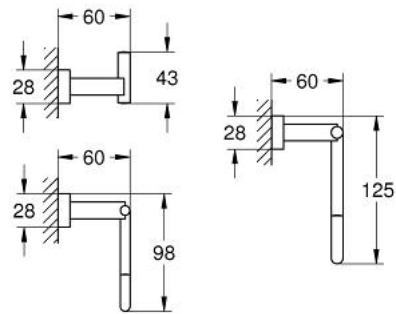

40 778 001 ESSENTIALS CUBE MASTER BATHROOM ACCESSORIES SET 4-IN-1

PRODUCT DESCRIPTION

- Colour: chrome
- material: metal
- consists of:
 - robe hook (40 511 001)
 - towel ring (40 510 001)
 - toilet paper holder (40 507 001)
 - towel rail, 558 mm (40 509 001)
- concealed fastening
- GROHE Long-Life finish