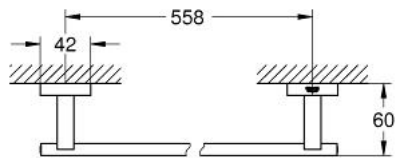

40 778 001 ESSENTIALS CUBE MASTER BATHROOM ACCESSORIES SET 4-IN-1

PRODUCT DESCRIPTION

- Colour: chrome
- material: metal
- consists of:
 - robe hook (40 511 001)
 - towel ring (40 510 001)
 - toilet paper holder (40 507 001)
 - towel rail, 558 mm (40 509 001)
- concealed fastening
- GROHE Long-Life finish