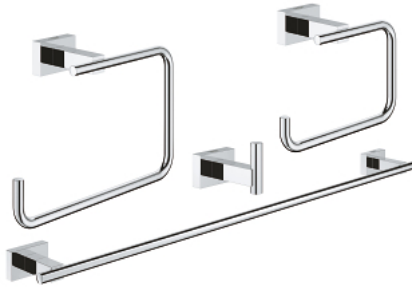

40 778 001 ESSENTIALS CUBE MASTER BATHROOM ACCESSORIES SET 4-IN-1

PRODUCT DESCRIPTION

- Colour: chrome
- material: metal
- consists of:
 - robe hook (40 511 001)
 - towel ring (40 510 001)
 - toilet paper holder (40 507 001)
 - towel rail, 558 mm (40 509 001)
- concealed fastening
- GROHE Long-Life finish