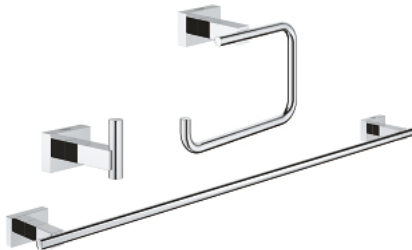

40 777 001 ESSENTIALS CUBE GUEST BATHROOM ACCESSORIES SET 3-IN-1

PRODUCT DESCRIPTION

- Colour: chrome
- material: metal
- consists of:
 - robe hook (40 511 001)
 - toilet paper holder (40 507 001)
 - towel rail, 558 mm (40 509 001)
- concealed fastening
- GROHE Long-Life finish