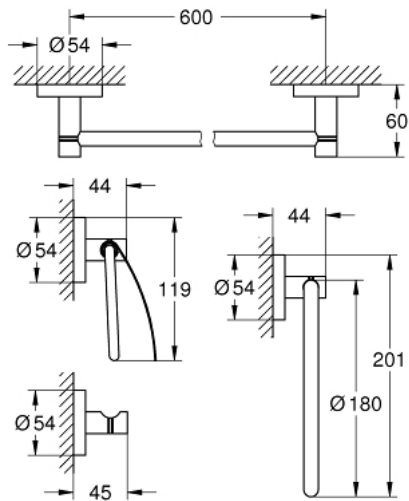

40 776 001 ESSENTIALS MASTER BATHROOM ACCESSORIES SET 4-IN-1

PRODUCT DESCRIPTION

- Colour: chrome
- material: metal
- consists of:
 - towel ring (40 365 001)
 - robe hook (40 364 001)
 - toilet paper holder (40 367 001)
 - towel rail, 600 mm (40 366 001)
- concealed fastening
- GROHE Long-Life finish
- suitable for screwing (including screws and dowels) or gluing (glue 40 915 000 sold separately)