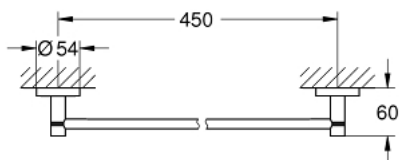

### MÔ TẢ SẢN PHẨM

- Colour: chrome
- Vật liệu: Kim loại
- 504 mm (drilling length 450 mm)
- Chốt âm
- Bề mặt Chrome GROHE Long-Life
- suitable for screwing (including screws and dowels) or gluing (glue 40 915 000 sold separately)
- holding force: max. 10 kg
- the specified holding capacity is valid for static (slowly applied) load and intended use only