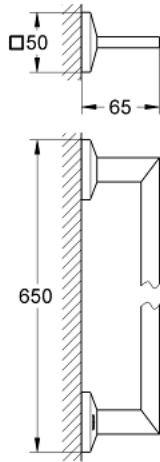

40 497 000 ALLURE BRILLIANT TOWEL RAIL

PRODUCT DESCRIPTION

- Colour: Chrome
- 650 mm (drilling length 600 mm)
- material: metal
- concealed fastening
- GROHE Long-Life finish