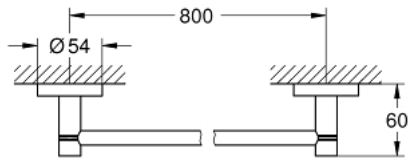

### PRODUCT DESCRIPTION

- Colour: chrome
- material: metal
- 854 mm (drilling length 800 mm)
- concealed fastening
- GROHE Long-Life finish
- suitable for screwing (including screws and dowels) or gluing (glue 40 915 000 sold separately)
- holding force: max. 10 kg
- the specified holding capacity is valid for static (slowly applied) load and intended use only