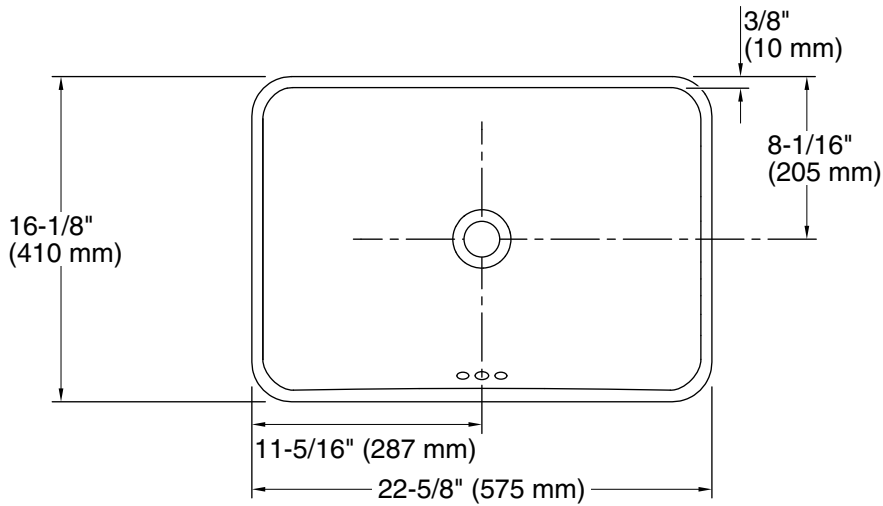

Features

- No faucet holes; requires wall- or counter-mount faucet.

Material

- Vitreous china.

Installation

- Drop-in or vessel.

Recommended Products/Accessories

- K-23726 Drain treatment
- K-23725 Cast iron cleaner

Color	Code	Description
-------	------	-------------

	0	White
	96	
	7	

Technical Information

All product dimensions are nominal.

Bowl configuration:	Single
Installation:	Vessel
Bowl area (Only):	Length: 21-7/8" (556 mm) Width: 15-3/8" (391 mm) Bowl depth: 5" (127 mm) Water depth: 3-1/4" (83 mm)
Template:	1245920-7, required, included