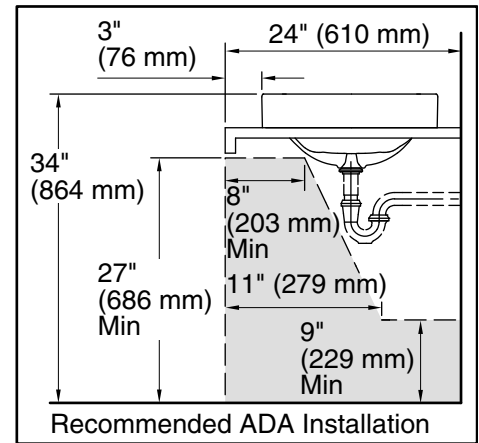

Features

- No faucet holes; requires wall- or counter-mount faucet.

Material

- Vitreous china.

Installation

- Drop-in or vessel.

Recommended Products/Accessories

- K-23726 Drain treatment
- K-23725 Cast iron cleaner

Color	Code	Description
-------	------	-------------

	0	White
	96	
	7	

Technical Information

All product dimensions are nominal.

Bowl configuration:	Single
Installation:	Vessel
Bowl area (Only):	Length: 21-7/8" (556 mm) Width: 15-3/8" (391 mm) Bowl depth: 5" (127 mm) Water depth: 3-1/4" (83 mm)
Template:	1245920-7, required, included