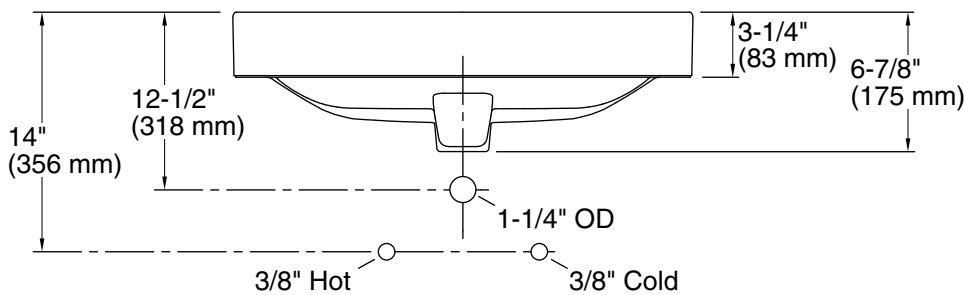

Color	Code	Description
-------	------	-------------

	0	White
	96	
	7	

Technical Information

All product dimensions are nominal.

Bowl configuration:	Single
Installation:	Vessel
Bowl area (Only):	Length: 21-7/8" (556 mm) Width: 15-3/8" (391 mm) Bowl depth: 5" (127 mm) Water depth: 3-1/4" (83 mm)
Template:	1245920-7, required, included