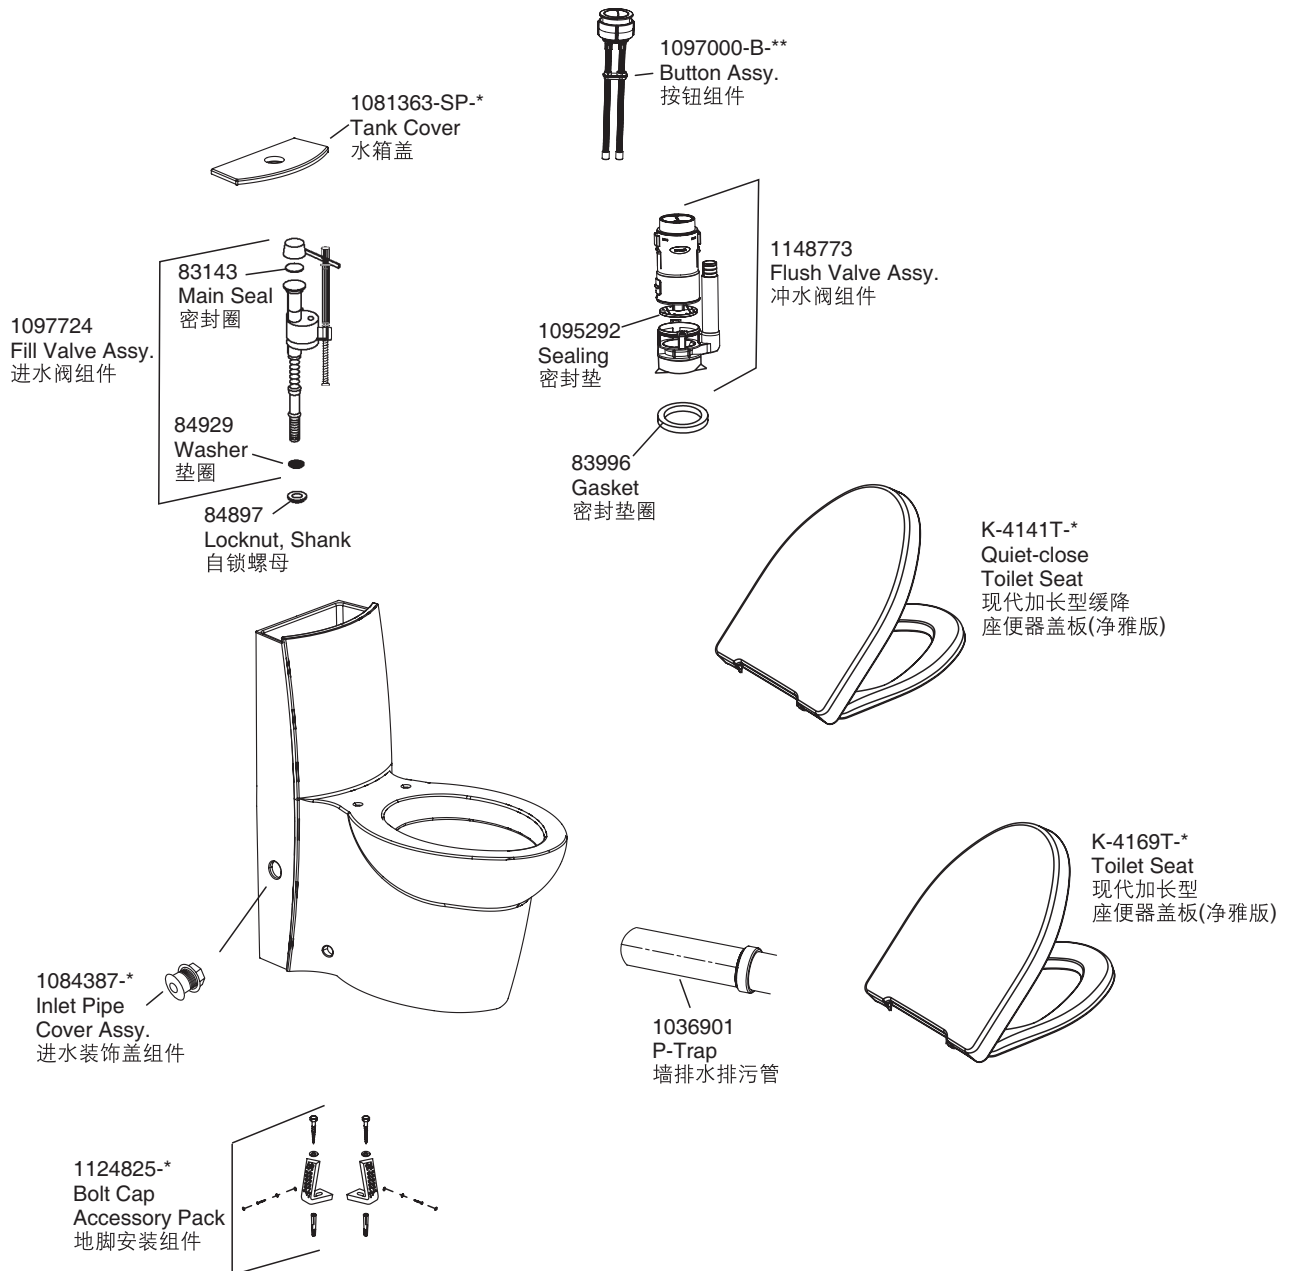

One-Piece Toilet 连体座便器	K-3564T-2-*	K-3564T-S2-*
Includes Toilet Seat 含座便器盖板	K-4169T-*	K-4141T-*

Color code (-*) or finish (-**) must be specified when ordering.

订购时请说明颜色代码(-*)或表面处理(-**)

Please refer to service parts page packed with seat for detailed seat service parts.

盖板的维修零件请详见盖板的维修零件图。

One-Piece Toilet 连体座便器	K-3564T-BP2-*	K-3564T-SP2-*
Includes Toilet Seat 含座便器盖板	K-4169T-*	K-4141T-*

Color code (-*) or finish (-**) must be specified when ordering.

订购时请说明颜色代码(-*)或表面处理(-**)

Please refer to service parts page packed with seat for detailed seat service parts.

盖板的维修零件请详见盖板的维修零件图。