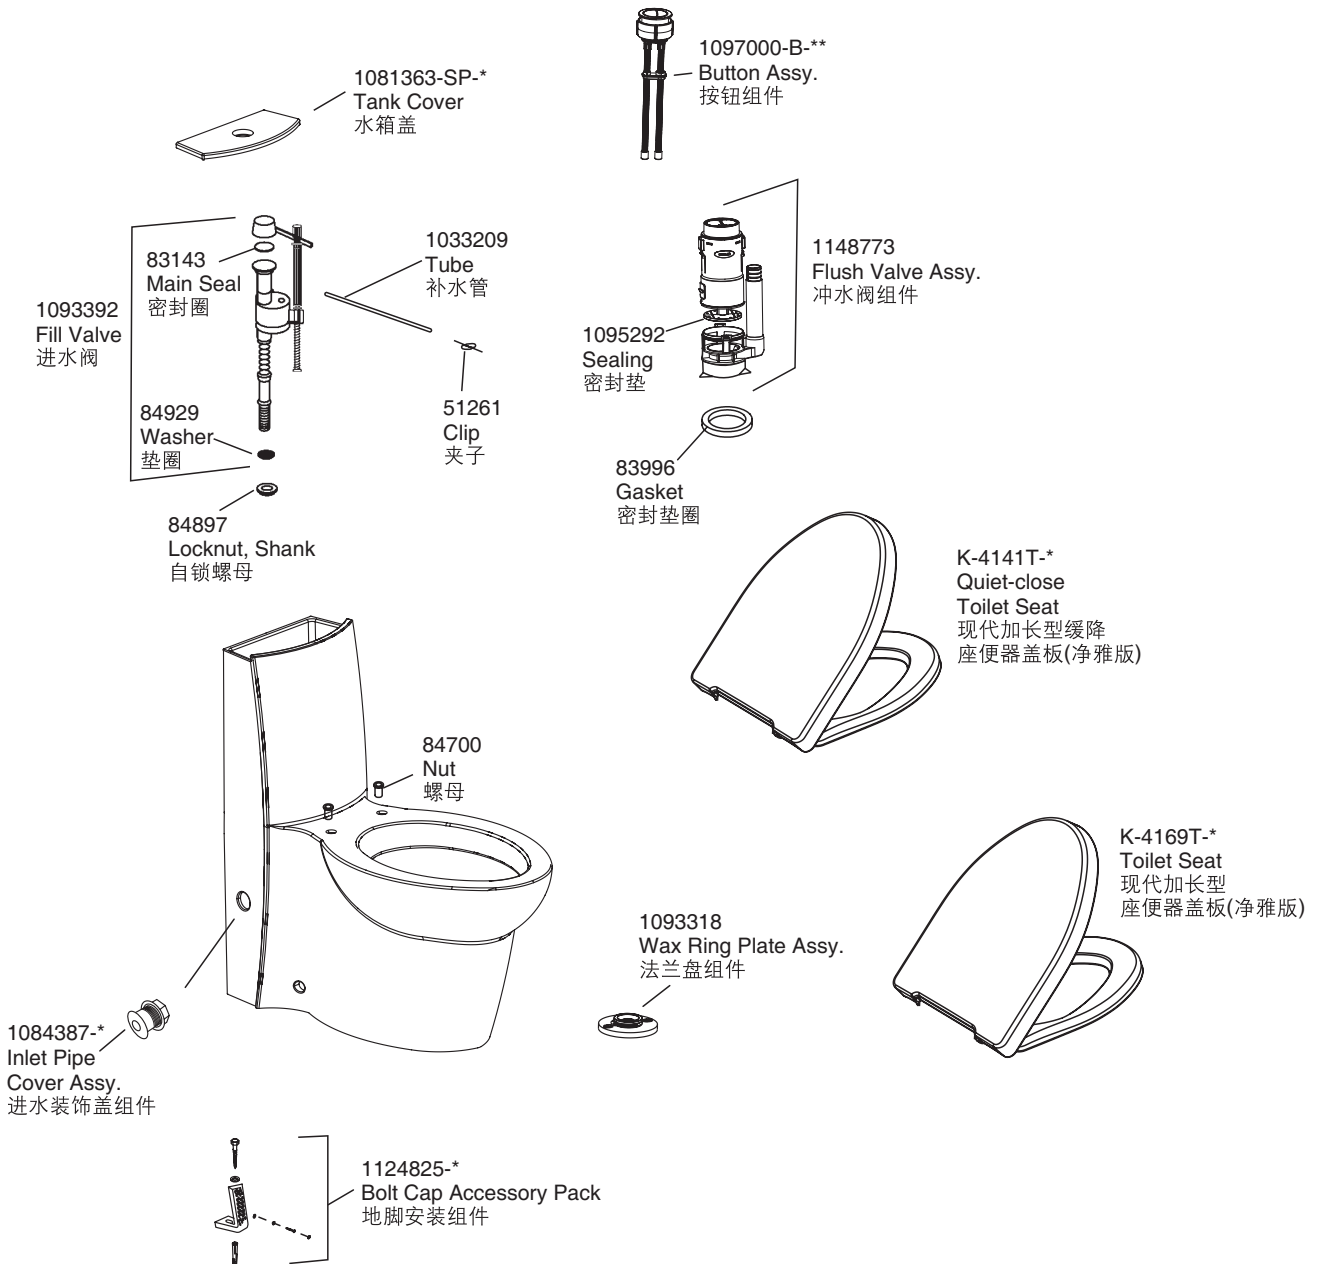

One-Piece Toilet 连体座便器	K-3564T-2-*	K-3564T-S2-*
Includes Toilet Seat 含座便器盖板	K-4169T-*	K-4141T-*

Color code (-*) or finish (-**) must be specified when ordering.

订购时请说明颜色代码(-*)或表面处理(-**)

Please refer to service parts page packed with seat for detailed seat service parts.

盖板的维修零件请详见盖板的维修零件图。

One-Piece Toilet 连体座便器	K-3564T-BP2-*	K-3564T-SP2-*
Includes Toilet Seat 含座便器盖板	K-4169T-*	K-4141T-*

Color code (-*) or finish (-**) must be specified when ordering.

订购时请说明颜色代码(-*)或表面处理(-**)

Please refer to service parts page packed with seat for detailed seat service parts.

盖板的维修零件请详见盖板的维修零件图。