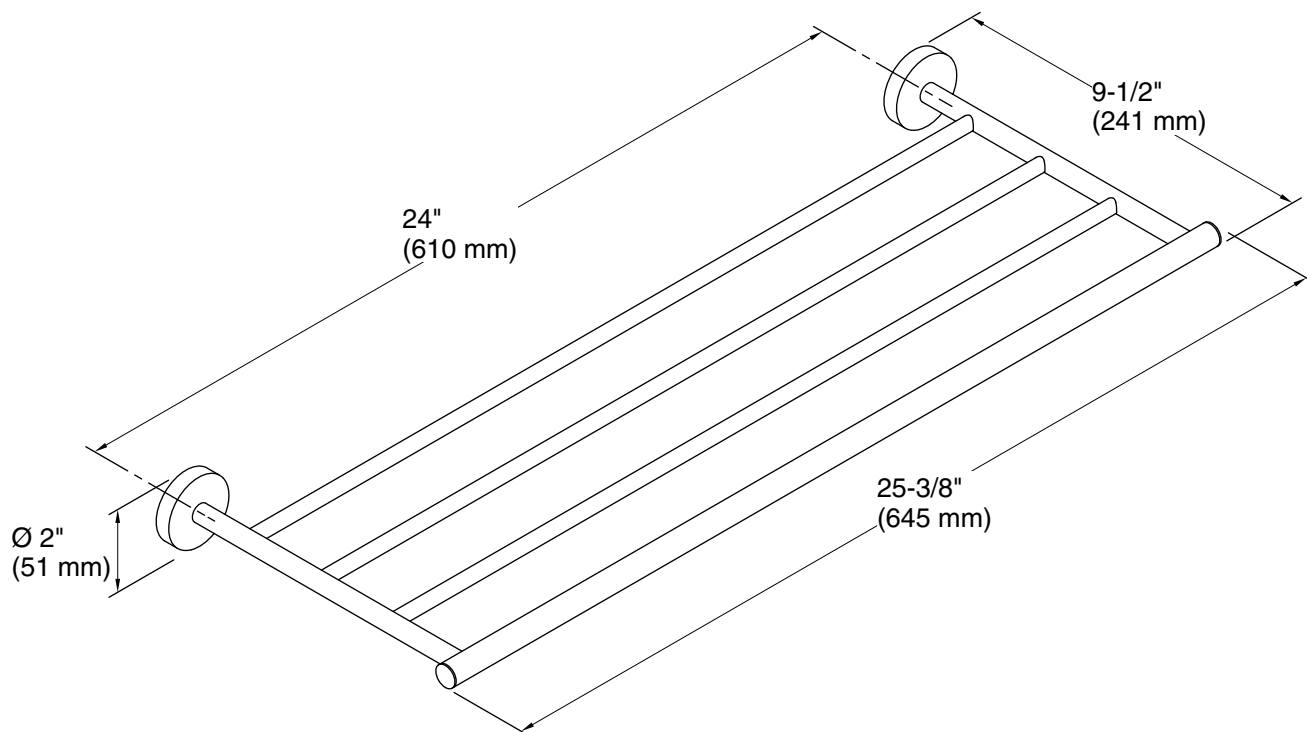

Features

- Coordinates with other items in the Elate collection.

Material

- Premium metal construction for durability and reliability.
- KOHLER finishes resist corrosion and tarnishing.

Installation

- Installation hardware included.

Color	Code	Description
	CP	Polished Chrome
	BN	Vibrant® Brushed Nickel

Technical Information

All product dimensions are nominal.

Installation Type: Wall-mount

Material: Zinc

Notes

Install this product according to the installation instructions.