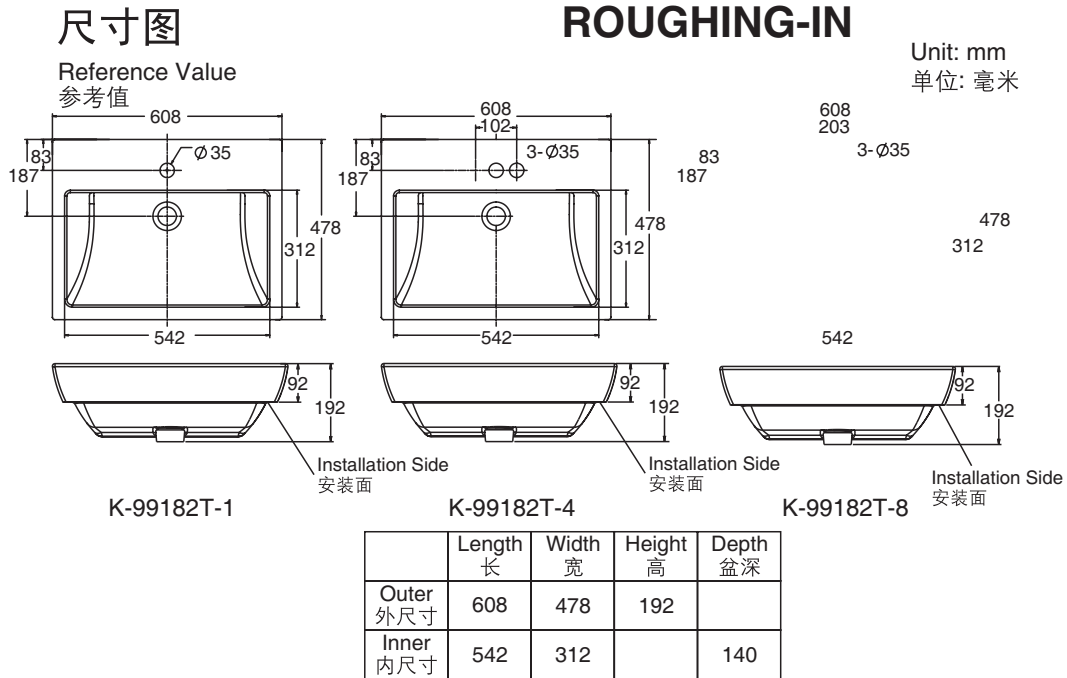

ROUGHING-IN

尺寸图

科勒公司保留随时变更图中标示尺寸的权利，无需另行通知。
Kohler reserves the right to change marked dimensions without prior notice.