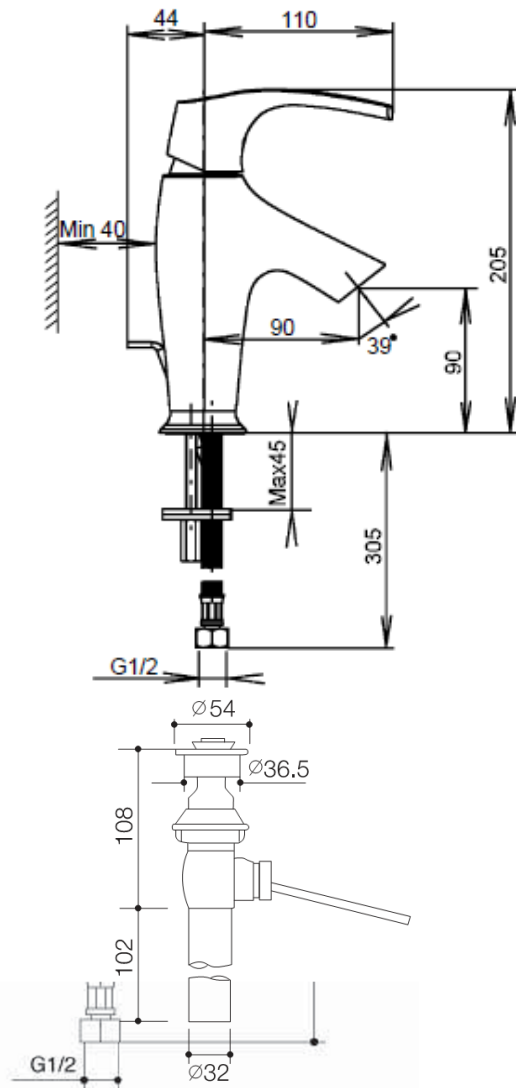

### Product Specification:

Model	Spout		Handle	Includes	Finish
	Reach	Height			
K-19480T	90mm	90mm	Metal	Spout, handle, aerator, drain kit, connection assy., valve	CP SN BN

### Product Dimension:

**K-19480T**

Please note that the above information are subject to change without notice.