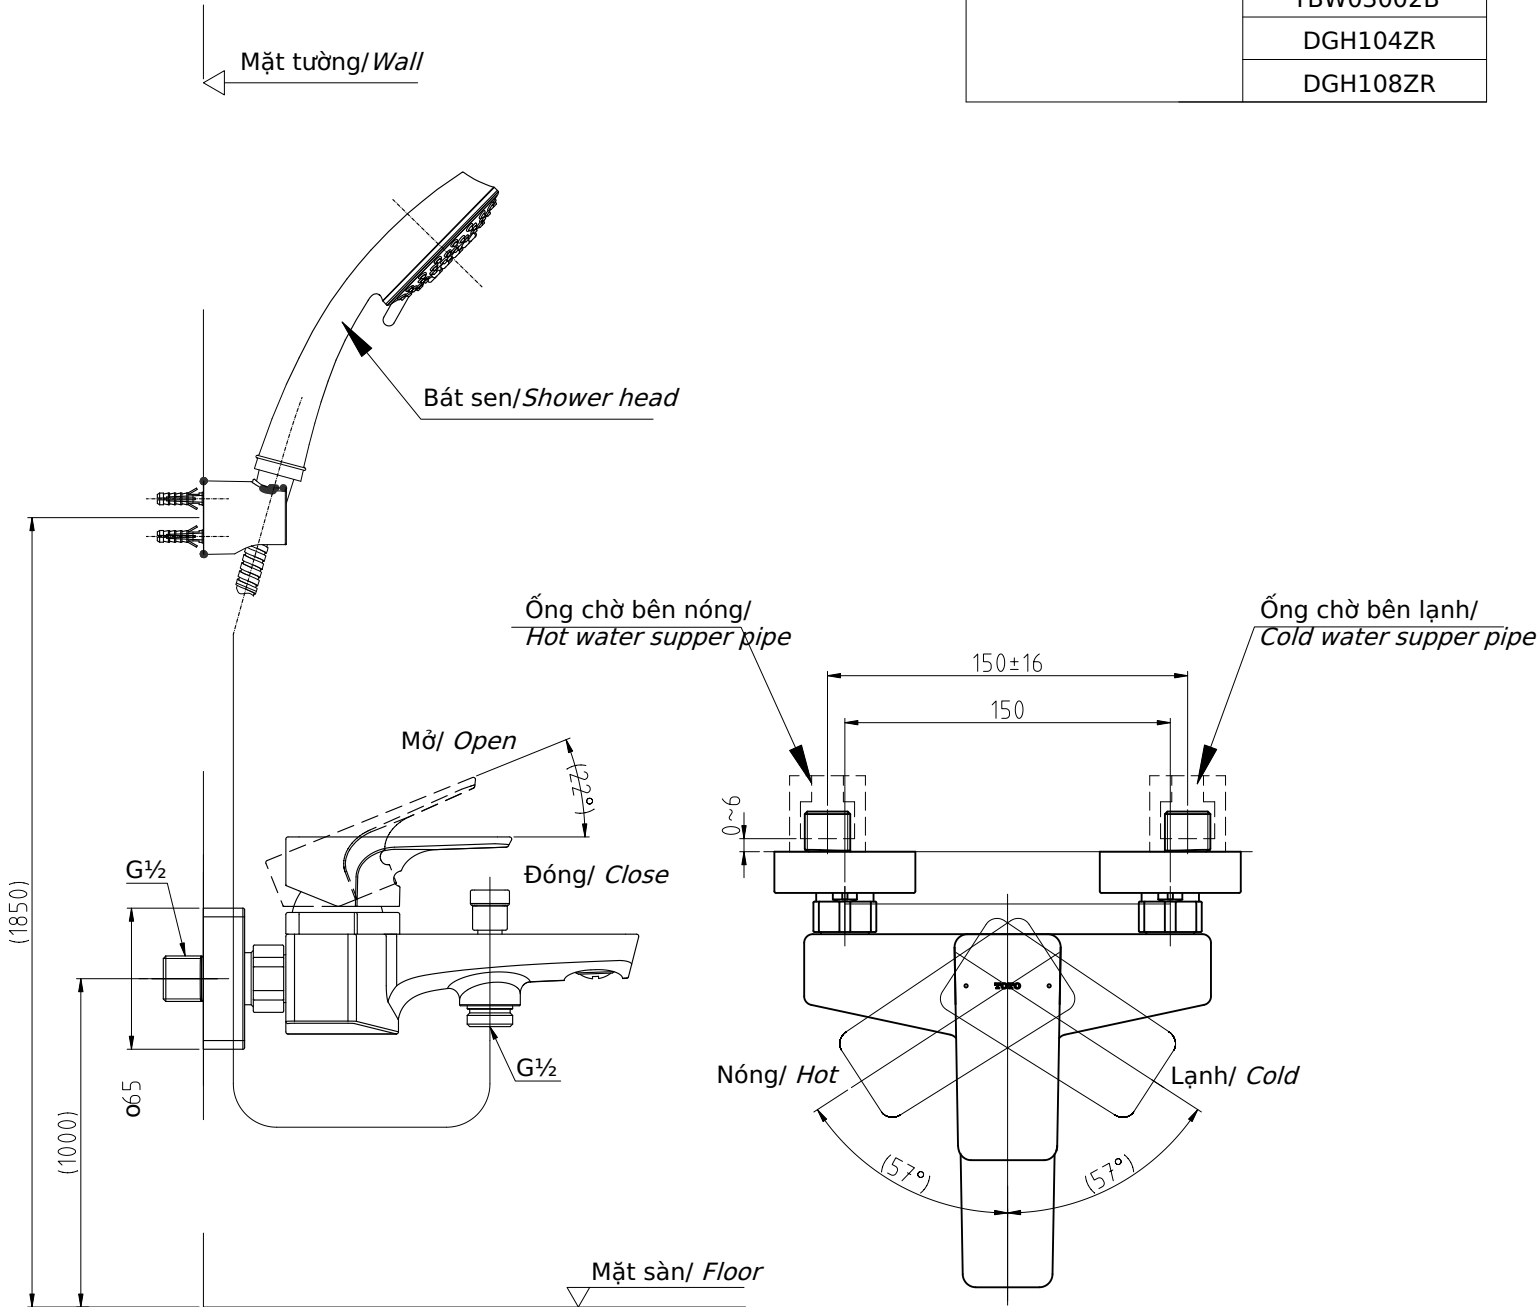

TÙY CHỌN/OPTIONAL	
Van sen tắm nóng lạnh/ Bath & Shower mixer TBG07302V	Bát sen/Shower Head
	TBW01008A
	TBW02005A
	TBW01010A
	TBW02006A
	TBW02017A
	TBW03002B
	DGH104ZR
DGH108ZR	

() Kích thước tham
khảo
() Referred dimension