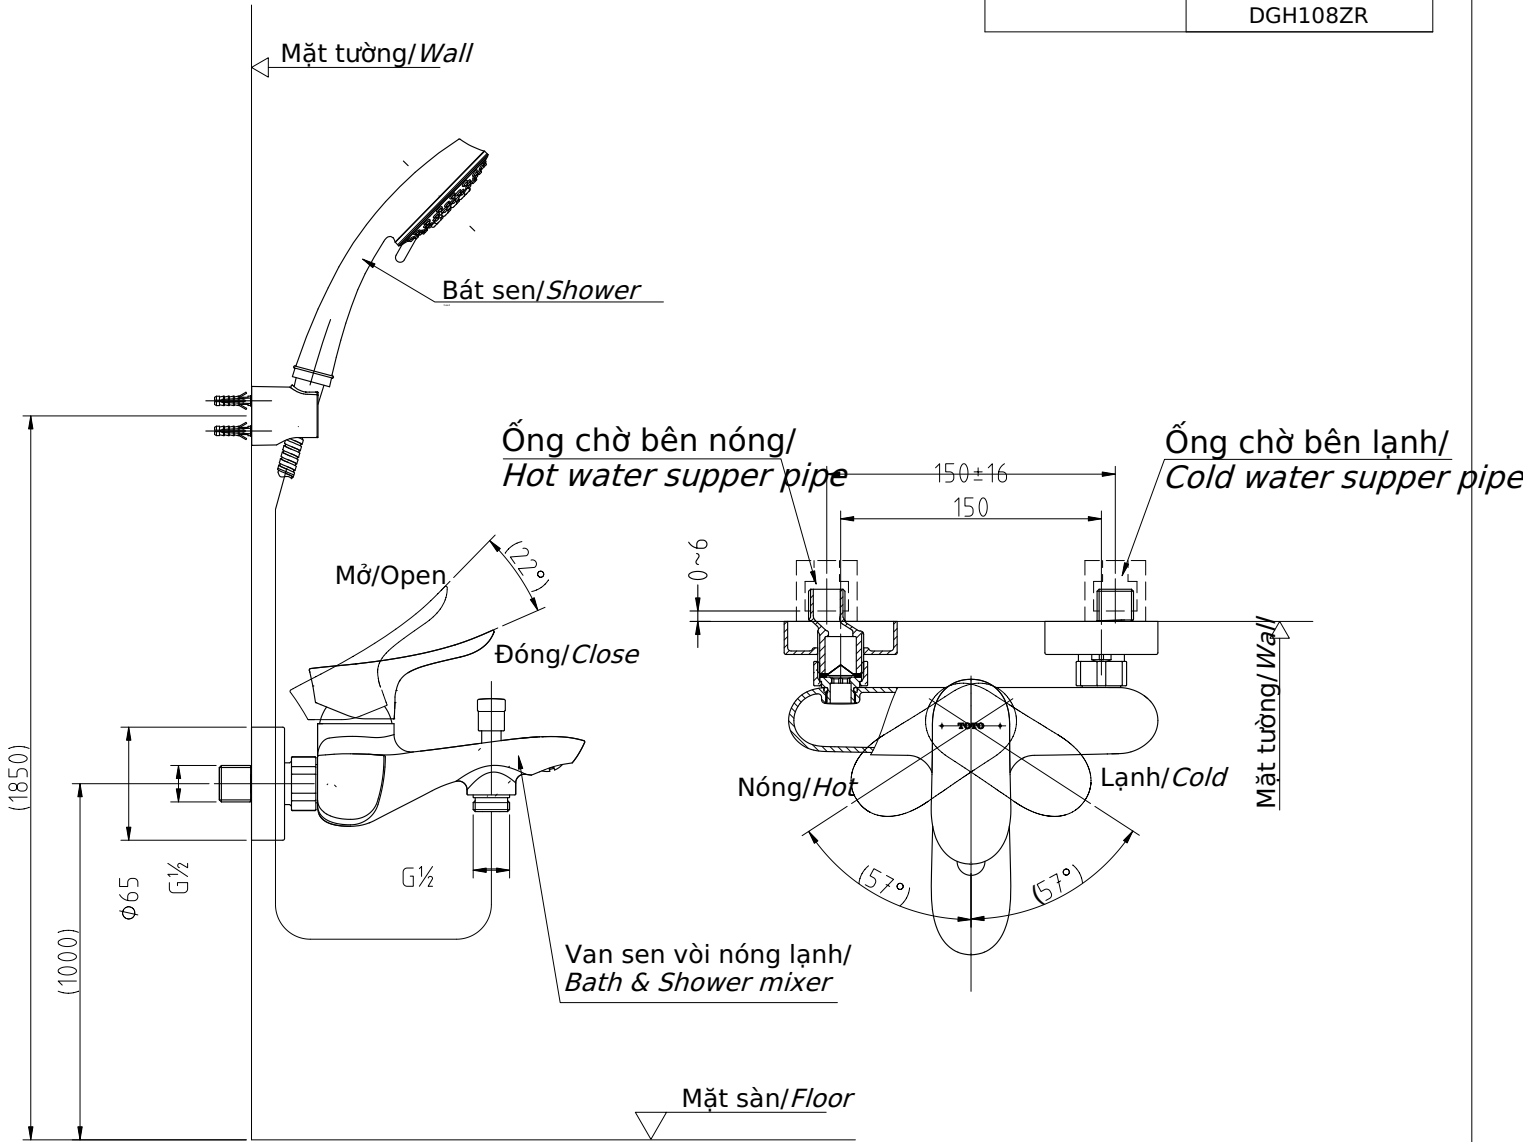

TÙY CHỌN/OPTIONAL	
Van sen vòi nóng lạnh/ Bath & Shower	Bát sen/Shower Head
TBG01302V	TBW01008A
	TBW02005A
	TBW01010A
	TBW02006A
	TBW02017A
	TBW03002B
	DGH104ZR
	DGH108ZR

xi-3,l4,t4;() Kích thước tham khảo
() Referred dimension