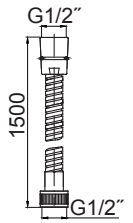

99030T-4

99031T-4

多功能手持花洒
Multi-function Handspray

软管
Hose

G1/2"

79

G1/2"

1500

G1/2"