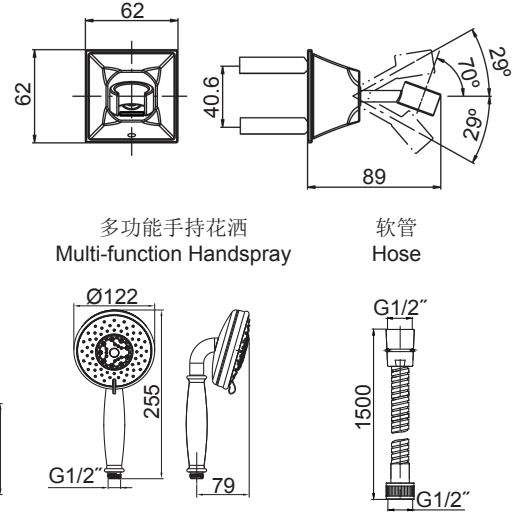

99030T-4

99031T-4

多功能手持花洒
Multi-function Handspray

软管
Hose

G1/2"

79

G1/2"

1500

G1/2"