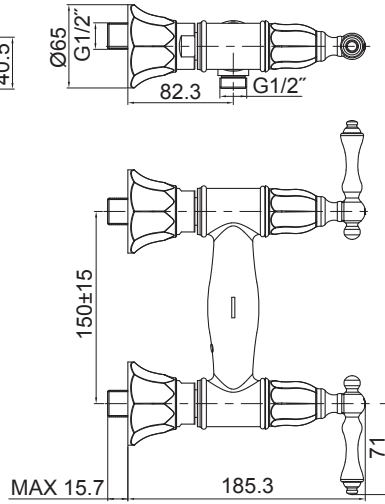

99030T-4

99031T-4

多功能手持花洒
Multi-function Handspray

软管
Hose

G1/2"

79

G1/2"

1500

G1/2"