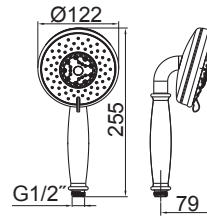

99030T-4

99031T-4

多功能手持花洒
Multi-function Handspray

软管
Hose

G1/2"

79

G1/2"

1500

G1/2"