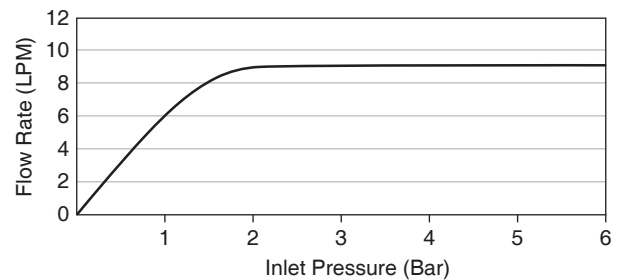

Flow Curve - Bath Spout

Flow Curve - Handshower

Note: Flow rates are approximate. (1 gallon = 3.785 liters, 1 bar = 14.5 psi)

Dimensions are approximate.  
Unit: mm