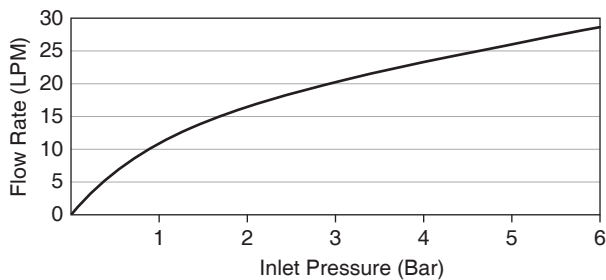

Flow Curve - Bath Spout

Flow Curve - Handshower

Note: Flow rates are approximate. (1 gallon = 3.785 liters, 1 bar = 14.5 psi)

Dimensions are approximate.  
Unit: mm