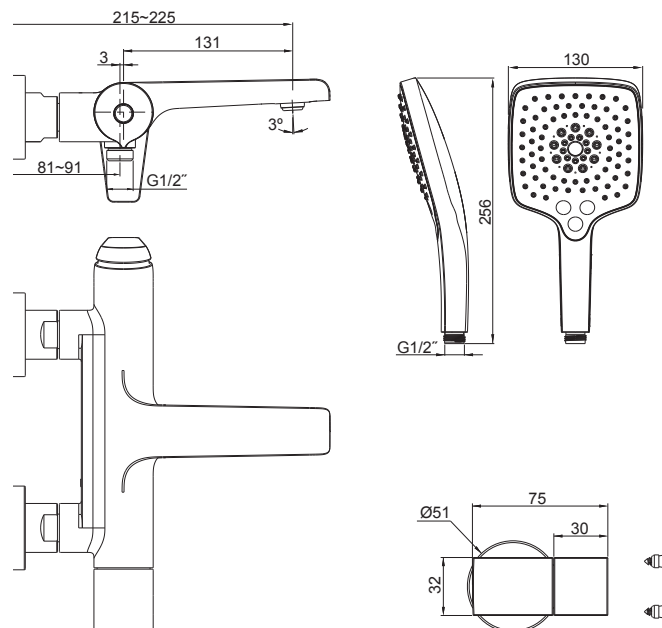

### Specified Model

Model	Description	Color/Finished	
K-97369T-4	Avid Exposed Wall Bath Shower Faucet	<input type="checkbox"/> Polished Chrome (CP)	<input type="checkbox"/> Titanium (TT)

For a full range of color finishes in your market please contact your local Kohler representative.

Flow Curve - Bath Spout

Flow Curve - Handshower

Note: Flow rates are approximate. (1 gallon = 3.785 liters, 1 bar = 14.5 psi)

Dimensions are approximate.  
Unit: mm

### Product Diagram