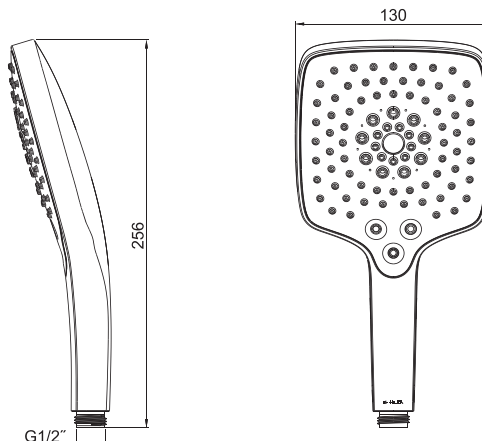

#### Features

- Push button, 3-function handshower
- 130 mm spray-plate diameter
- Katalyst air-induction technology for powerful and even coverage
- Silicon material make it easy to clean and maintain the spray face
- Durable KOHLER finishes resist corrosion and tarnishing

#### Specified Model

Model	Description	Color/Finished
R 97009T	Rainduet multi-function handshower	CP: Polished Chrome

For a full range of color finishes in your market please contact your local Kohler representative

- Note: 1. Flow rates are approximate. (1 gallon = 3.785 liters, 1 bar = 14.5 psi)  
 2. Flow curves above show the flow rate with the flow regulator installed.

Dimensions are approximate.  
 Unit: mm