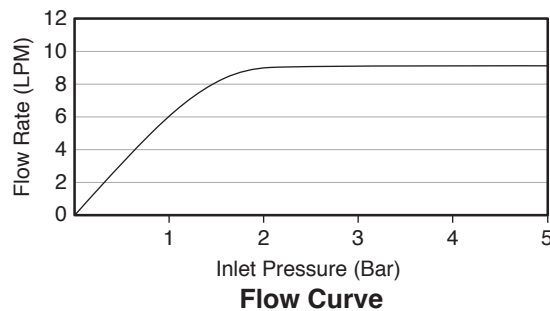

#### Features

- Push button, 3-function handshower
- 130 mm spray-plate diameter
- Katalyst air-induction technology for powerful and even coverage
- Silicon material make it easy to clean and maintain the spray face
- Durable KOHLER finishes resist corrosion and tarnishing

- Note: 1. Flow rates are approximate. (1 gallon = 3.785 liters, 1 bar = 14.5 psi)  
 2. Flow curves above show the flow rate with the flow regulator installed.

Dimensions are approximate.  
 Unit: mm