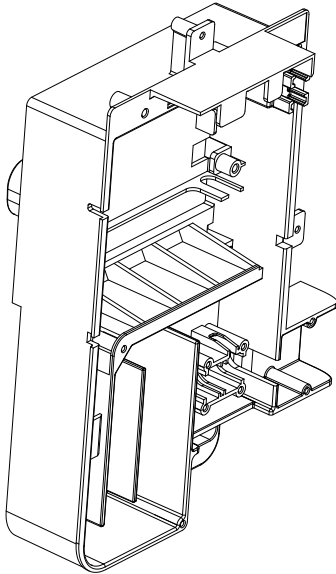

| | | |
|--|---|--|
| <p>1321494 Airbags Box Asm</p>  <p>1310240 Balloon Driver Module Box</p>  | <p>1312678 Flush Valve Assembly</p>  <p>1292850-002(Side cord) Left Panel 8340KR-2EX-0</p>  | <p>1312679 Fill Valve Assembly</p>  <p>84897 Locknut, Shank G 1/2</p>  |
| <p>1292849(Hidden cord/Side cord) Right Panel</p>  <p>1293973 Tee Connector Asm</p>  | <p>1292850(Hidden cord) Left Panel K-8340K-2-0/K-8340K-2SG-0/ K-8340K-2WT-0</p>  | <p>1321493 Pump Box Asm</p>  <p>1333639 Screw M3*H4.5</p>  <p>1333015 Hook</p>  |
| <p>1281283 Inlet Hose</p>  <p>1312383 Trap way</p>  | <p>1293789 Bracket</p>  <p>1293794 Manual Drive Assy</p>  | <p>1066746 Screw, 1/4-20 X 1.500, Round Head</p>  |
| <p>1249108 Rack_L</p>  <p>1249109 Rack_R</p>  <p>1222610 Screw X16</p>  <p>1214964 Magnet X12</p>  <p>1230939 Anchor X12</p>  | | |

1340620-SP
PCBA Box ASM

1296344-SP
PCBA, DRIVE BOARD

1318171-SP
SWITCH POWER SUPPLY ASM

1309738-SP
Power Inlet Cover

1291994-SP
PCBA Box Cover

1356883-SP
SIDE CORD VERSION
Only for 8340KR-2EX-0

1309733-SP
Waterproof Cover