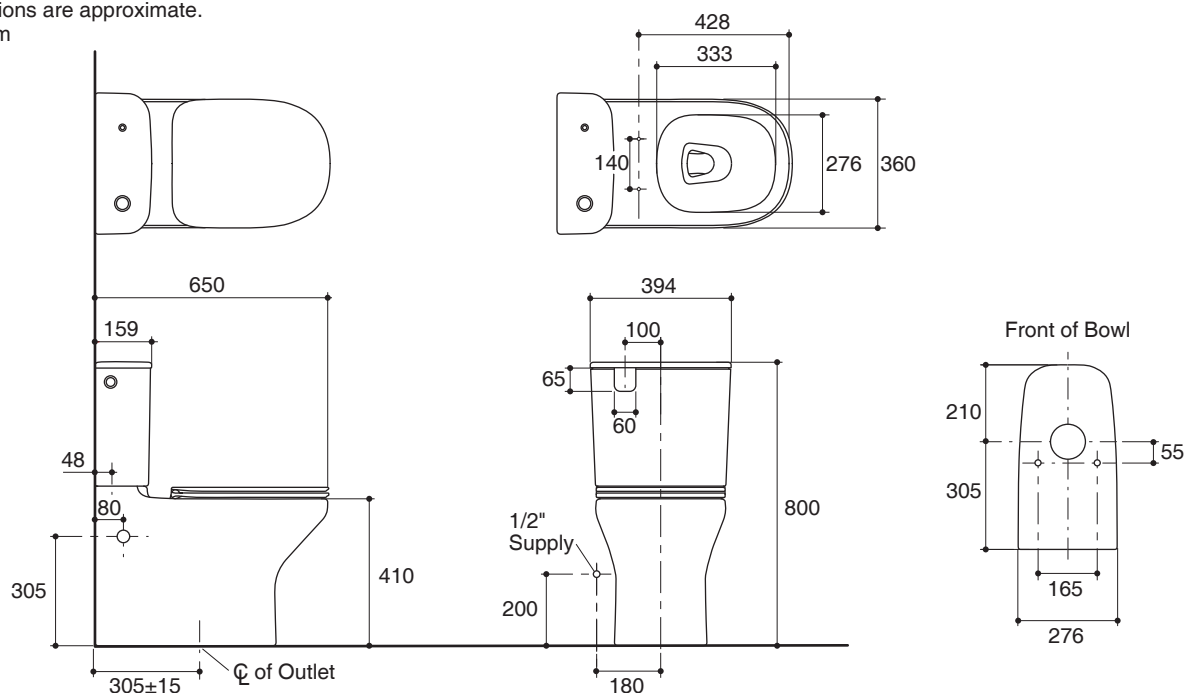

Specified Model

Model	Description	Color/Finished
K-78318K-TF	ModernLife touchless two-piece toilet, S-trap with nightlight seat	0: White
K-78799K-TF	ModernLife touchless two-piece toilet, S-trap with quiet-close seat	0: White

Required Accessories		Color/Finished
1065832	Water supply hose, stainless	CP: Polished Chrome
1265885-SP	Shut off valve	CP: Polished Chrome

Dimensions are approximate.

Unit: mm