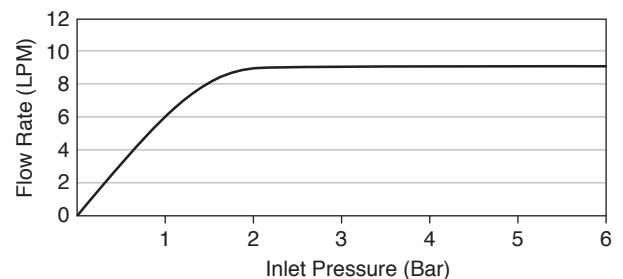

EXPOSED WALL MOUNT FAUCET K-73095T ALSO K-73091T

Features

- Brass construction
- Leak-free ceramic disc valve with lifetime warranty
- Durable KOHLER finishes resist corrosion and tarnishing
- Directionally adjustable, laminar-flow aerator
- Spout reach 127 mm
- Adjustable inlet fittings with 15mm tolerance
- Includes Rain Duet push button, 3 function handshower

Codes/Standards Applicable

- GB 18145-2014 • EN 200-2008
- GB/T 23447-2009 • TIS 2066-2552
- EN 817-2008

Installation Notes

Install this product according to the installation guide.

Specified Model

Model	Description	Color/Finished		
K-73095T-4	Composed Exposed Bath Shower Faucet	<input type="checkbox"/> Polished Chrome (CP)	<input type="checkbox"/> French Gold (AF)	<input type="checkbox"/> Titanium (TT)
K-73091T-4	Composed Exposed Shower Only Faucet	<input type="checkbox"/> Polished Chrome (CP)	<input type="checkbox"/> French Gold (AF)	<input type="checkbox"/> Titanium (TT)

For a full range of color finishes in your market please contact your local Kohler representative.

Flow Curve - Bath Spout

Flow Curve - Handshower

Note: Flow rates are approximate. (1 gallon = 3.785 liters, 1 bar = 14.5 psi)

Dimensions are approximate.

Unit: mm

Product Diagram