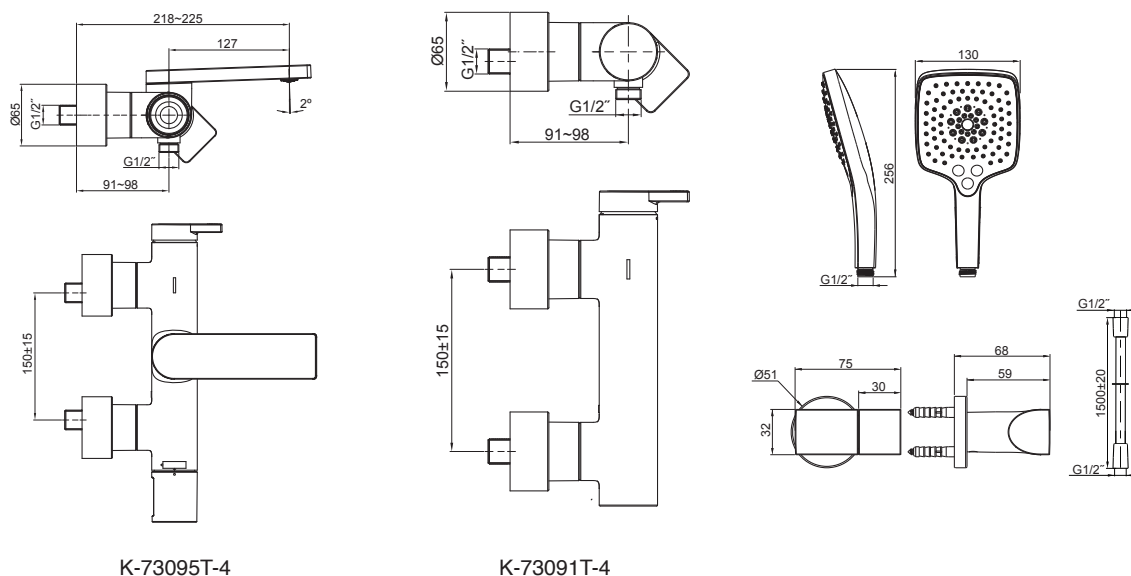

EXPOSED WALL MOUNT FAUCET K-73095T ALSO K-73091T

Features

- Brass construction
- Leak-free ceramic disc valve with lifetime warranty
- Durable KOHLER finishes resist corrosion and tarnishing
- Directionally adjustable, laminar-flow aerator
- Spout reach 127 mm
- Adjustable inlet fittings with 15mm tolerance
- Includes Rain Duet push button, 3 function handshower

Codes/Standards Applicable

- GB 18145-2014 • EN 200-2008
- GB/T 23447-2009 • TIS 2066-2552
- EN 817-2008

Installation Notes

Install this product according to the installation guide.

Specified Model

Model	Description	Color/Finished		
K-73095T-4	Composed Exposed Bath Shower Faucet	<input type="checkbox"/> Polished Chrome (CP)	<input type="checkbox"/> French Gold (AF)	<input type="checkbox"/> Titanium (TT)
K-73091T-4	Composed Exposed Shower Only Faucet	<input type="checkbox"/> Polished Chrome (CP)	<input type="checkbox"/> French Gold (AF)	<input type="checkbox"/> Titanium (TT)

For a full range of color finishes in your market please contact your local Kohler representative.

Flow Curve - Bath Spout

Flow Curve - Handshower

Note: Flow rates are approximate. (1 gallon = 3.785 liters, 1 bar = 14.5 psi)

Dimensions are approximate.

Unit: mm

Product Diagram