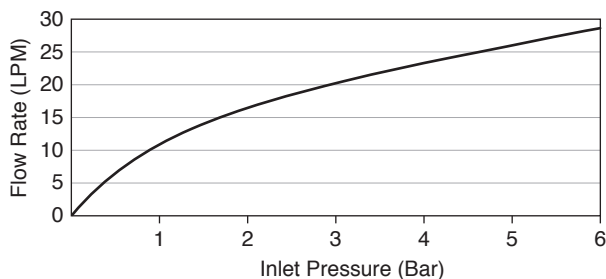

EXPOSED WALL MOUNT FAUCET K-73095T ALSO K-73091T

Features

- Brass construction
- Leak-free ceramic disc valve with lifetime warranty
- Durable KOHLER finishes resist corrosion and tarnishing
- Directionally adjustable, laminar-flow aerator
- Spout reach 127 mm
- Adjustable inlet fittings with 15mm tolerance
- Includes Rain Duet push button, 3 function handshower

Codes/Standards Applicable

- GB 18145-2014 • EN 200-2008
- GB/T 23447-2009 • TIS 2066-2552
- EN 817-2008

Installation Notes

Install this product according to the installation guide.

Specified Model

Model	Description	Color/Finished		
K-73095T-4	Composed Exposed Bath Shower Faucet	<input type="checkbox"/> Polished Chrome (CP)	<input type="checkbox"/> French Gold (AF)	<input type="checkbox"/> Titanium (TT)
K-73091T-4	Composed Exposed Shower Only Faucet	<input type="checkbox"/> Polished Chrome (CP)	<input type="checkbox"/> French Gold (AF)	<input type="checkbox"/> Titanium (TT)

For a full range of color finishes in your market please contact your local Kohler representative.

Flow Curve - Bath Spout

Flow Curve - Handshower

Note: Flow rates are approximate. (1 gallon = 3.785 liters, 1 bar = 14.5 psi)

Dimensions are approximate.

Unit: mm

Product Diagram