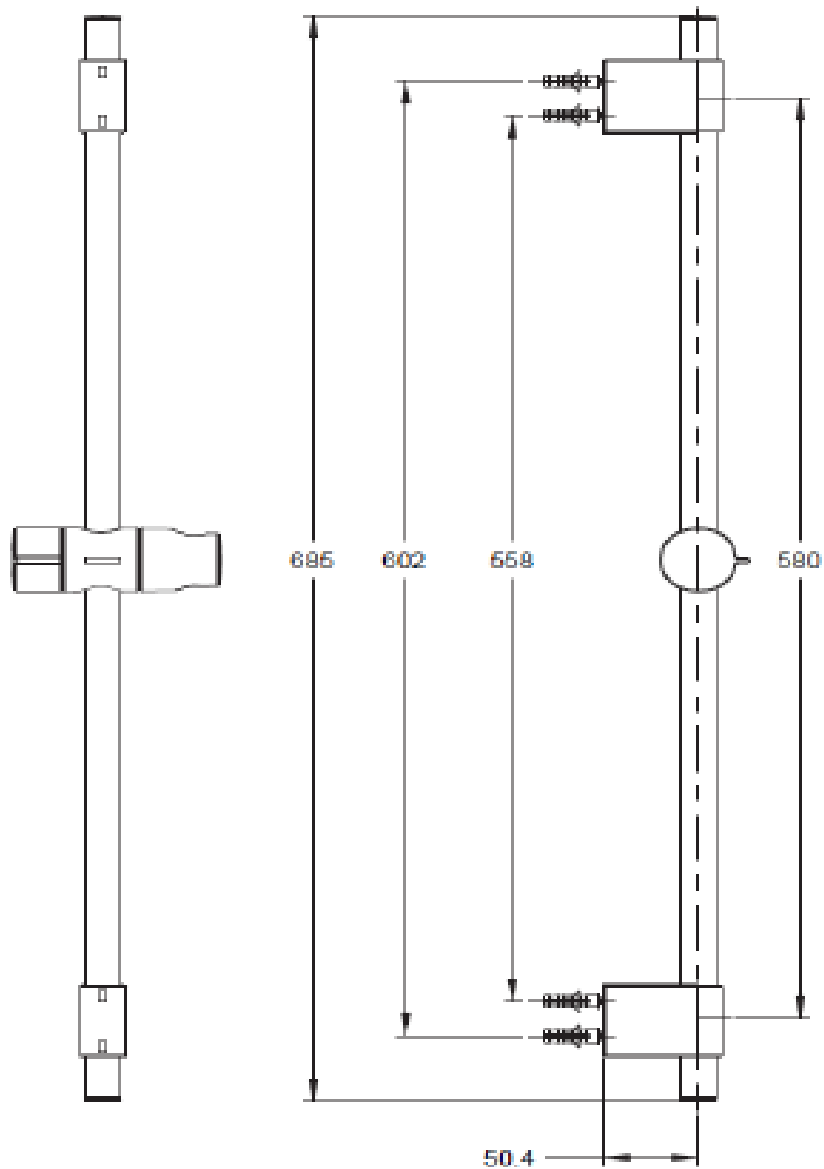

Slide Bar
K-72740T

Product Specification:

Model	Description	Finish
K-72740T	Rain joy 60cm slide bar	CP

Product Dimension:

Please note t

K-72740T

2013/08/06

www.kohlerasiapacific.com