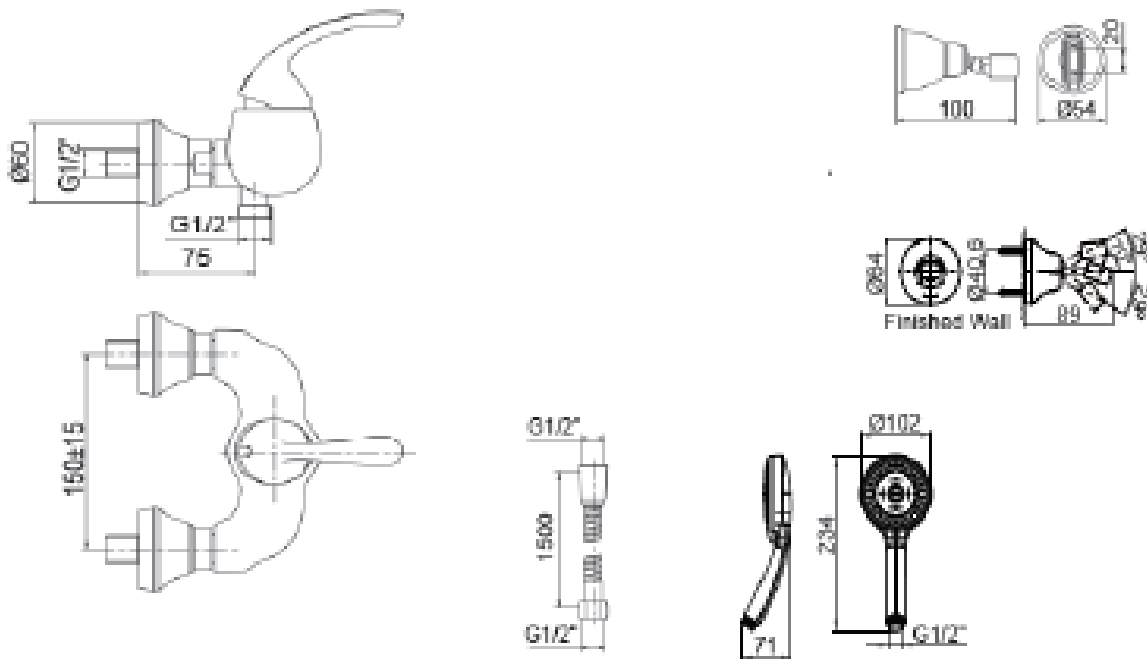

FORTE
K-72666T-4

Product Specification:

Model	Handle	Includes	Finish
K-72666T-4	Metal	Handle, valve, multi-function handshower, flexible hose, bracket, and bush	CP

Product Dimension:

Reference Value
参考值

UNIT: mm
单位: 毫米