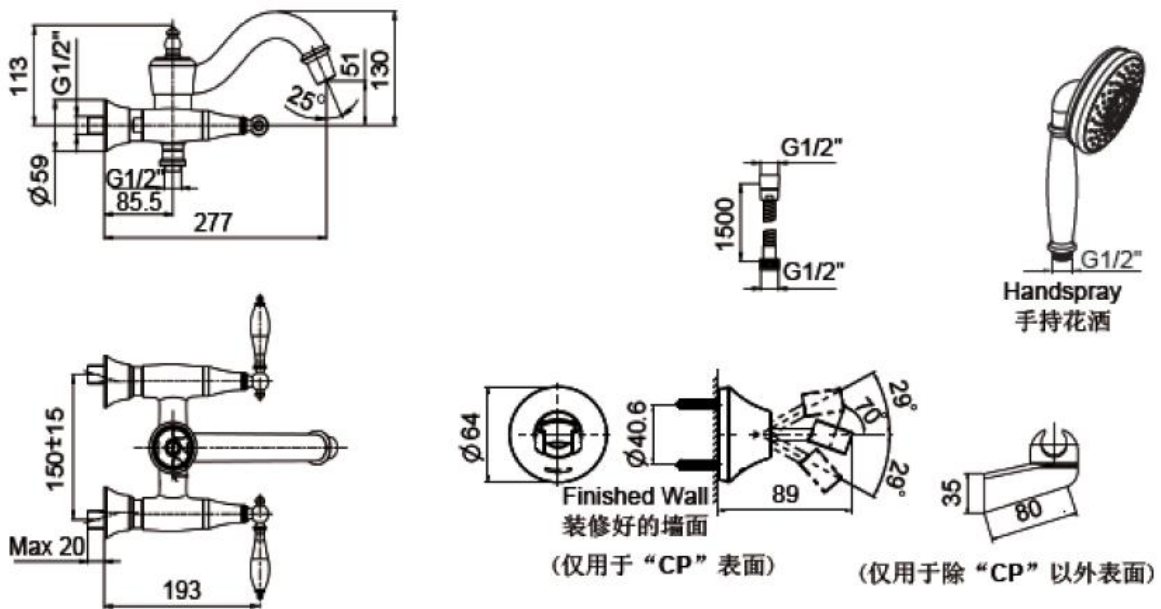

FINIAL  
K-72654T-4M  
K-72654T-4P

### Product Specification:

Model	Spout Reach	Handle	Includes	Finish	NOTE
K-72654T-4M	277mm	Traditional lever	277mm spout, valve, aerator, diverter, handles, traditional handshower, flexible hose, bracket, bush	CP AF SN BN	K-72654T-4M-AF package includes multi-function performance handshower instead
K-72654T-4P		Traditional lever with white accents		CP	

### Product Dimension:

Reference Value  
参考值

UNIT: mm  
单位: 毫米